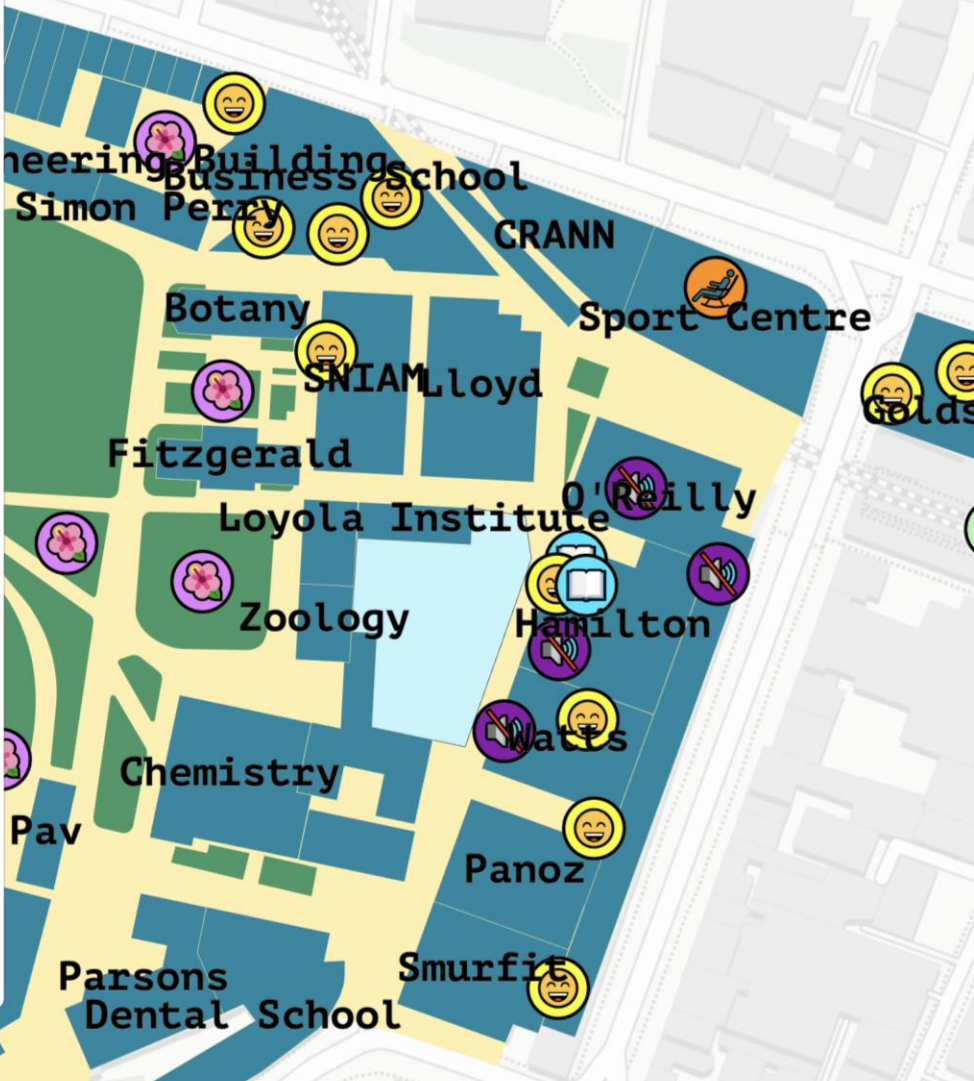

### Student Space Icons

Space Types

There are 7 categories of student space:

 Outdoor Space	 Quiet Space
 Respite Room	 Social Space
 Study Space	 Society Space
 Sports Space	

Facilities

The symbols beside the student space show what facilities are provided in them. Green shows the facility is available, Red with a strike-through shows the facility is unavailable

		Seating Available
--	---	-------------------

**Chief Steward's House ✓**

**Printing House Square ✓**

**Printing House Refurb**

**Interim Exhibition ✓**

**The Rubrics ✓**

**Old Library Redevelopment Project**

**The Martin Naughton E3 Learning Foundry**

**Trinity South Programme**

- SPORTS LINE
- LIVING LINE
- HEALTH LINE
- CAMPUS LINE
- ASSOCIATED COLLEGE

MAIN CAMPUS