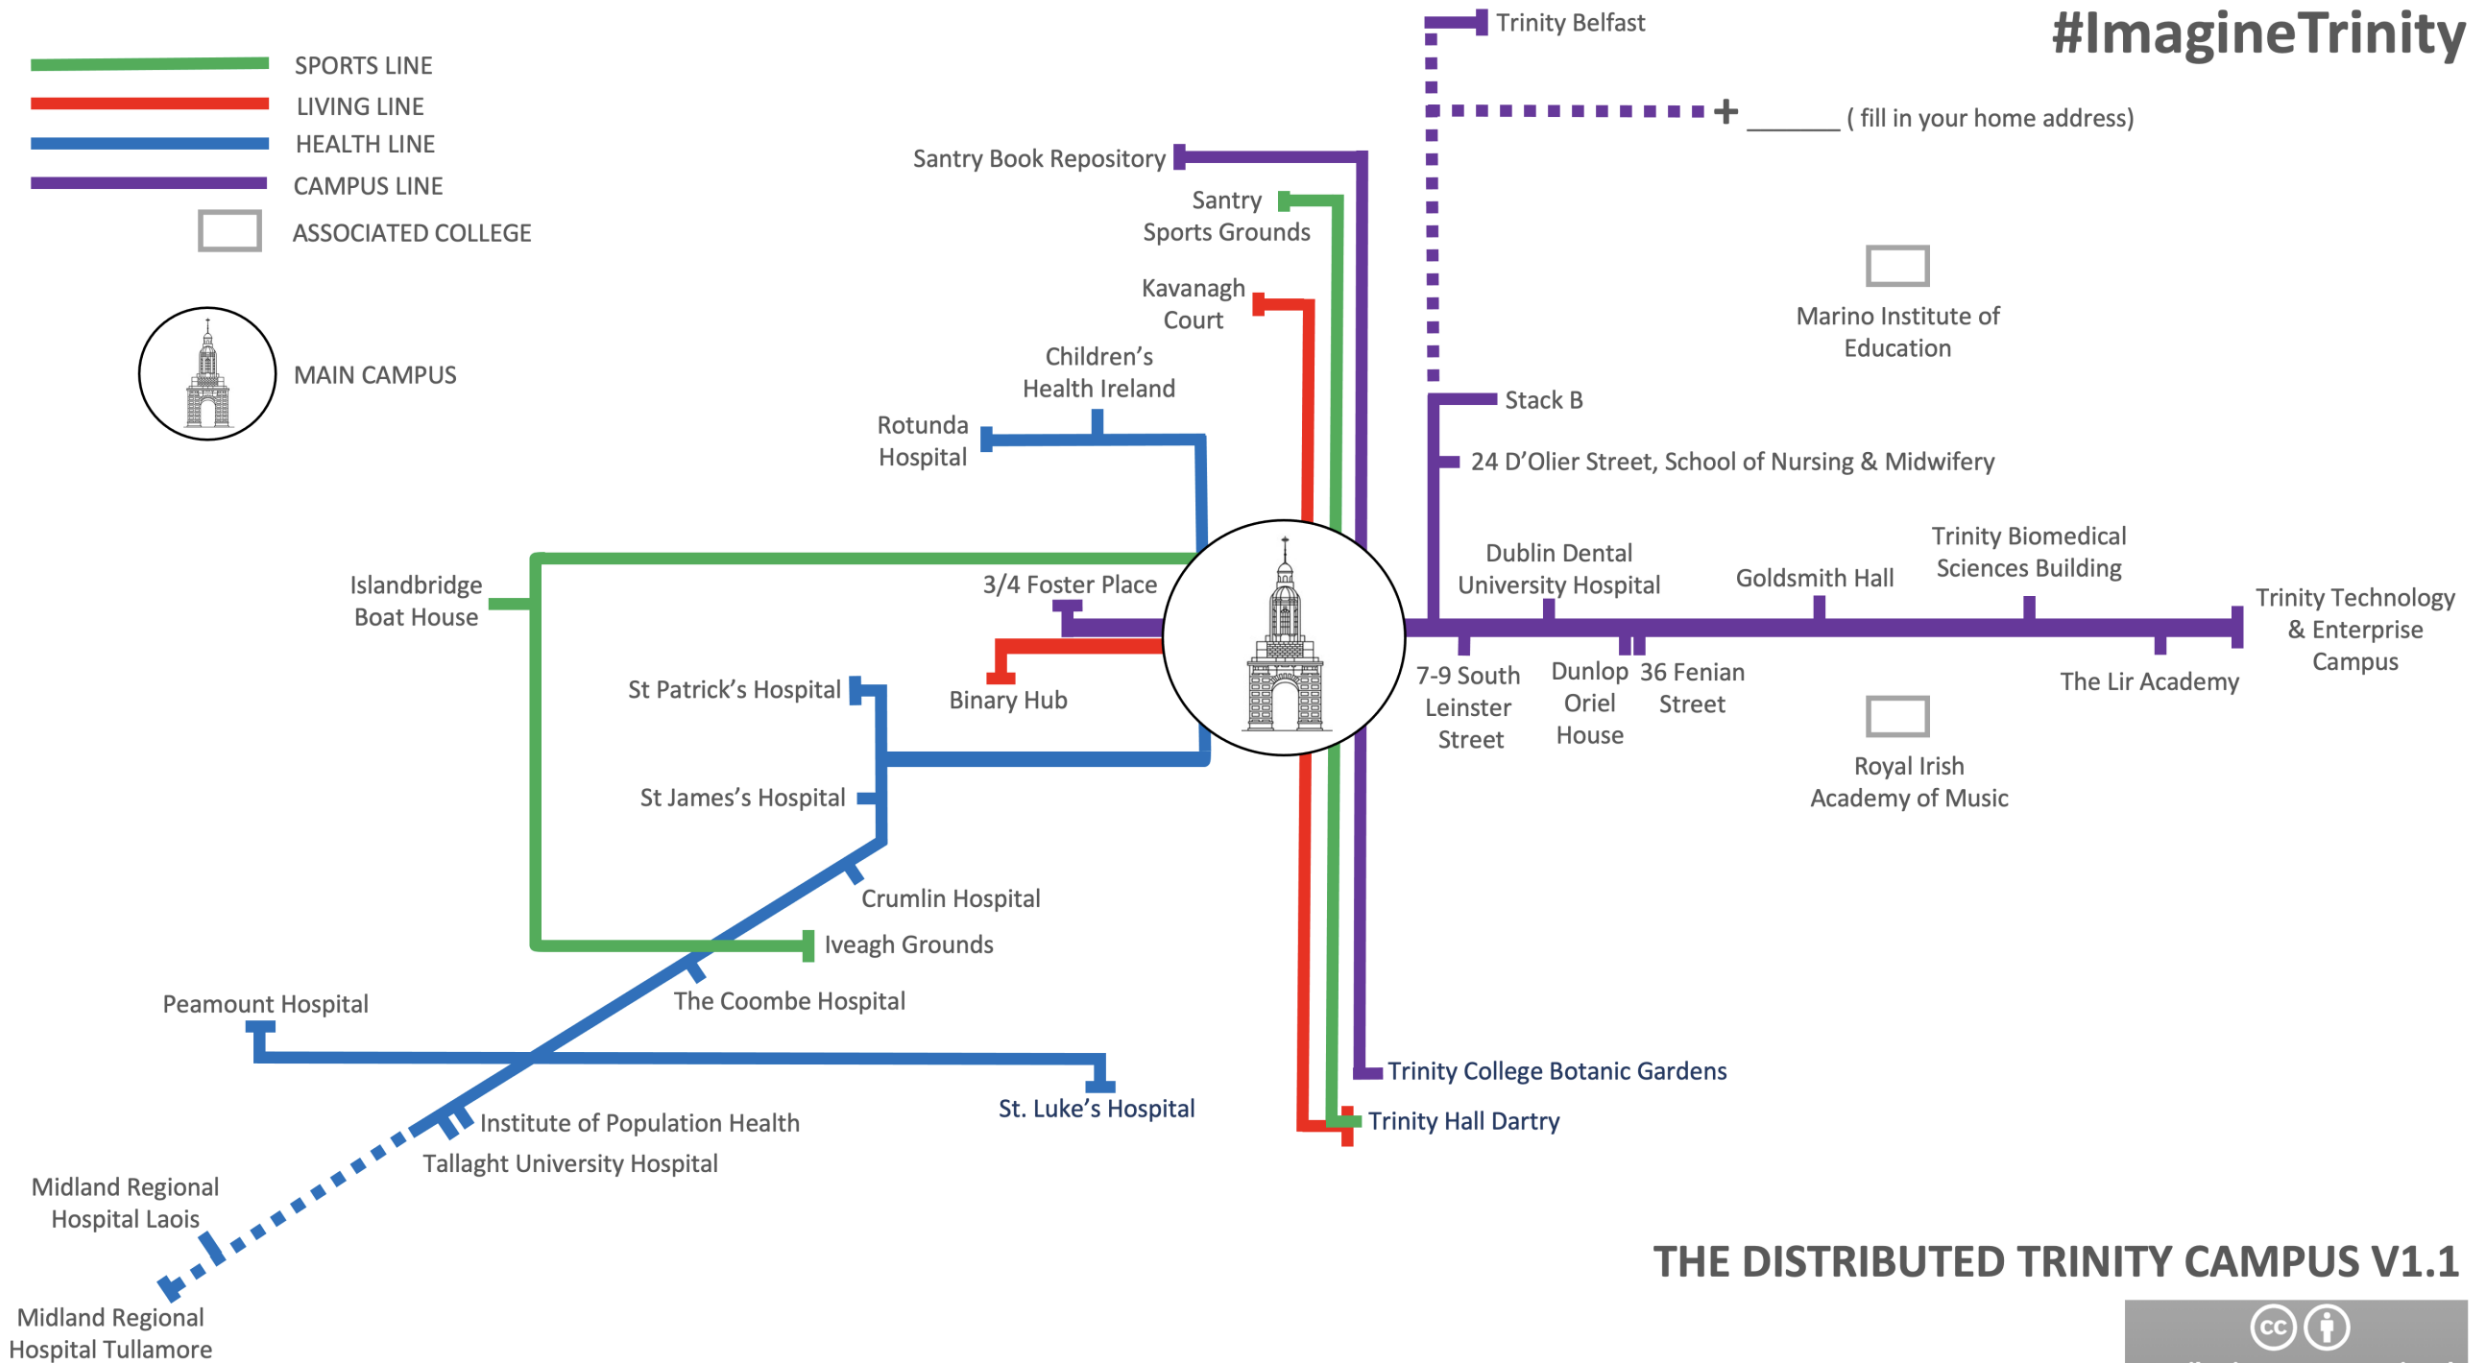

### Student Space Icons

Space Types

There are 7 categories of student space:

 Outdoor Space	 Quiet Space
 Respite Room	 Social Space
 Study Space	 Society Space
 Sports Space	

Facilities

The symbols beside the student space show what facilities are provided in them. Green shows the facility is available, Red with a strike-through shows the facility is unavailable

**The Martin Naughton E3 Learning Foundry**

**Trinity South Programme**

- SPORTS LINE
- LIVING LINE
- HEALTH LINE
- CAMPUS LINE
- ASSOCIATED COLLEGE

MAIN CAMPUS