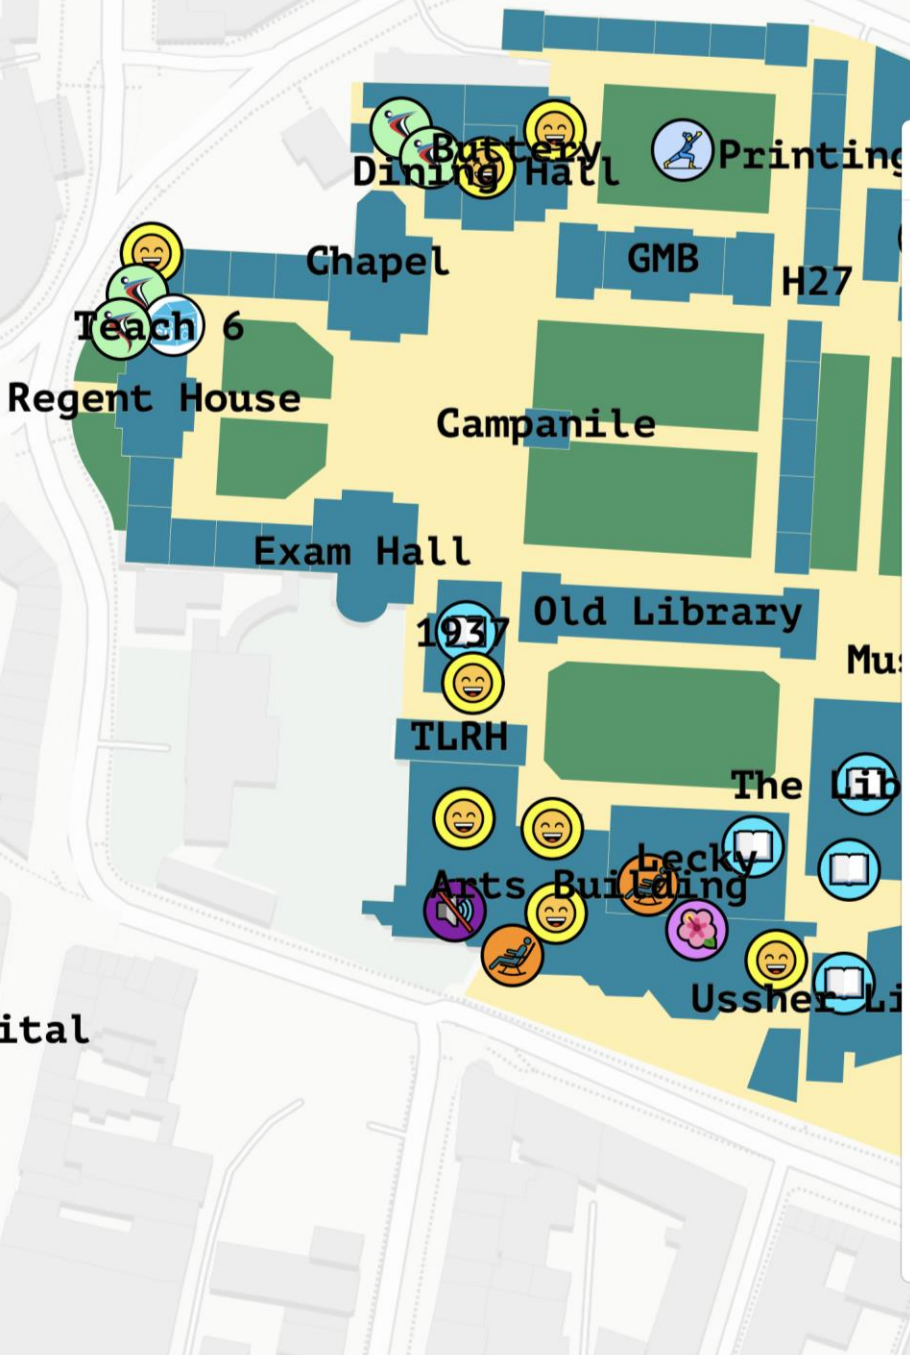

DAY NURSERY  
IT SERVICES  
HEALTH SERVICE &  
DISABILITY SERVICE

SENIOR TUTOR  
ACCOMMODATION  
SERVICE

LEINSTER LANE  
COUNSELLING  
SERVICE

PAVILION BAR  
LIBRARY COMPLEX

STUDENT  
UNION  
COLLEGE GREEN

### Student Space Icons

Space Types

There are 7 categories of student space:

 Outdoor Space	 Quiet Space
 Respite Room	 Social Space
 Study Space	 Society Space
 Sports Space	

Facilities

The symbols beside the student space show what facilities are provided in them. Green shows the facility is available, Red with a strike-through shows the facility is unavailable