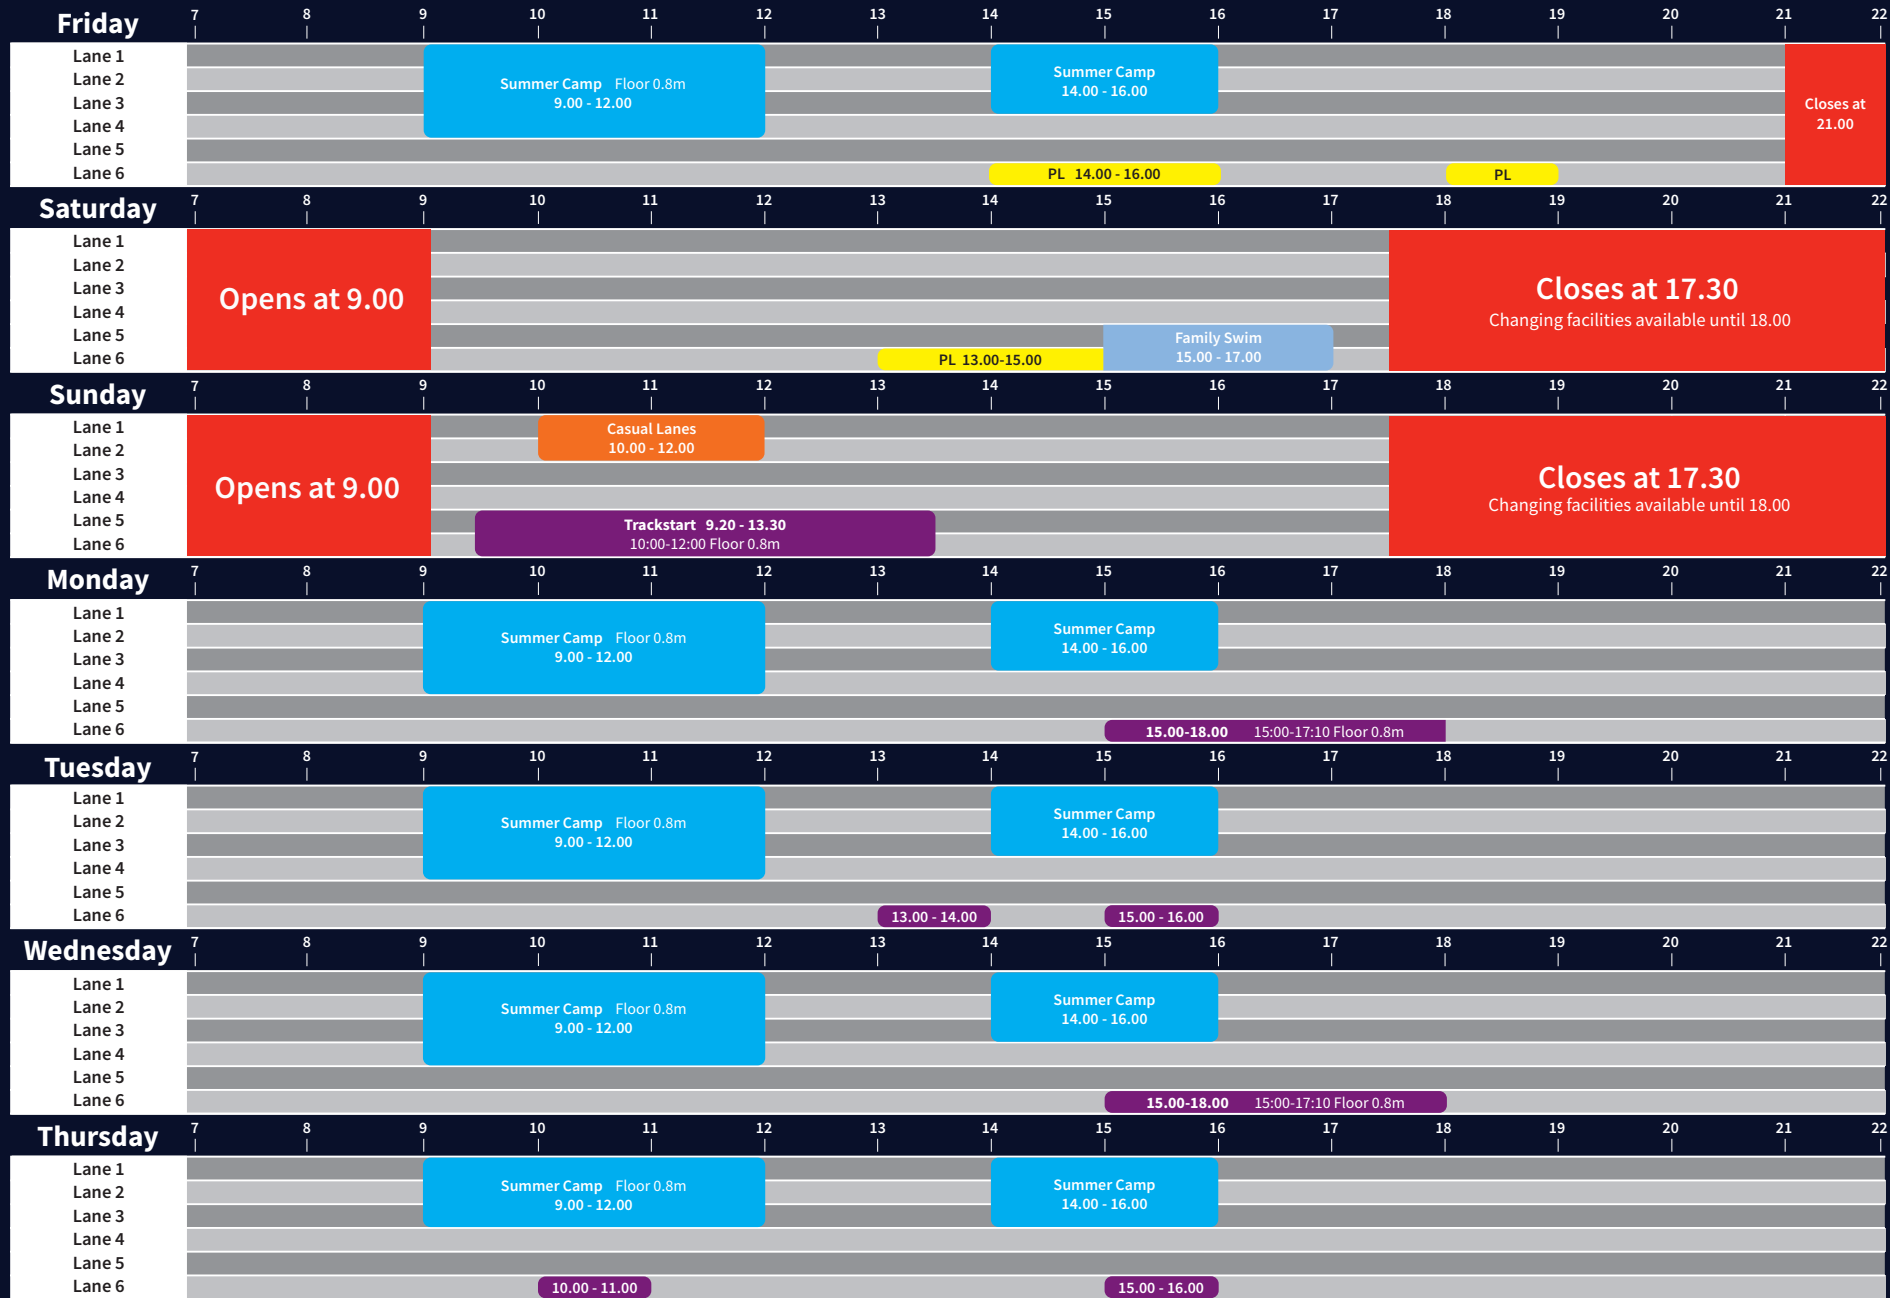

Swimming Pool

26th July - 1st August 2024

- PL = Private Lessons
- Floor raised to 0.75 during Baby & Toddler class
- Lane Swimming

Please note timetable may be subject to change. Please check our website before your swim.

****Please view the child pool access policy on the website****

- Sauna and Steam room out of use during full club pool sessions
- Trackstart