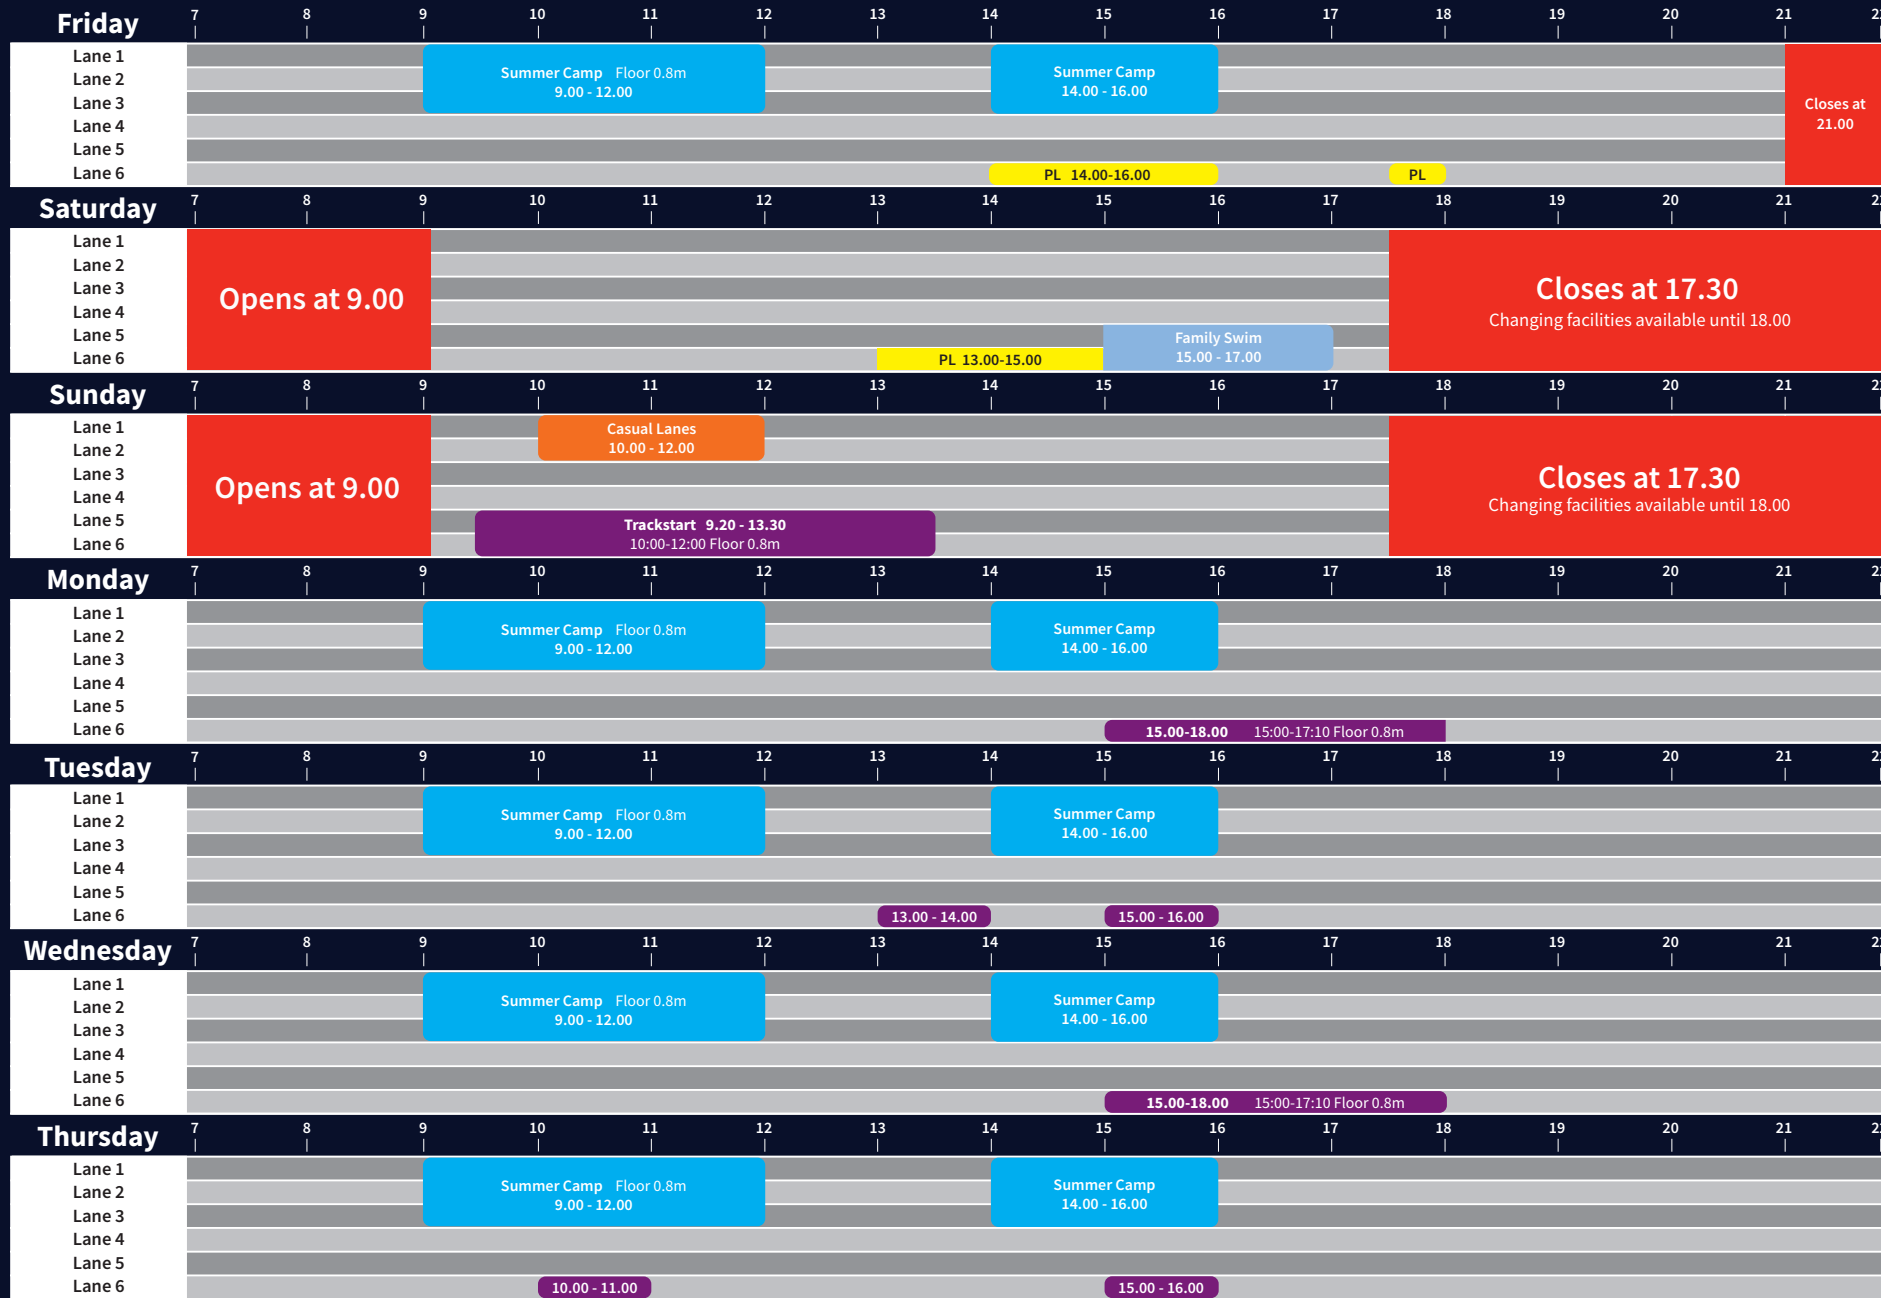

# Swimming Pool

5th July - 11th July 2024

- PL = Private Lessons
- Floor raised to 0.75 during Baby & Toddler class
- Lane Swimming

Please note timetable may be subject to change. Please check our website before your swim.

**\*\*Please view the child pool access policy on the website\*\***

- Sauna and Steam room out of use during full club pool sessions
- Trackstart