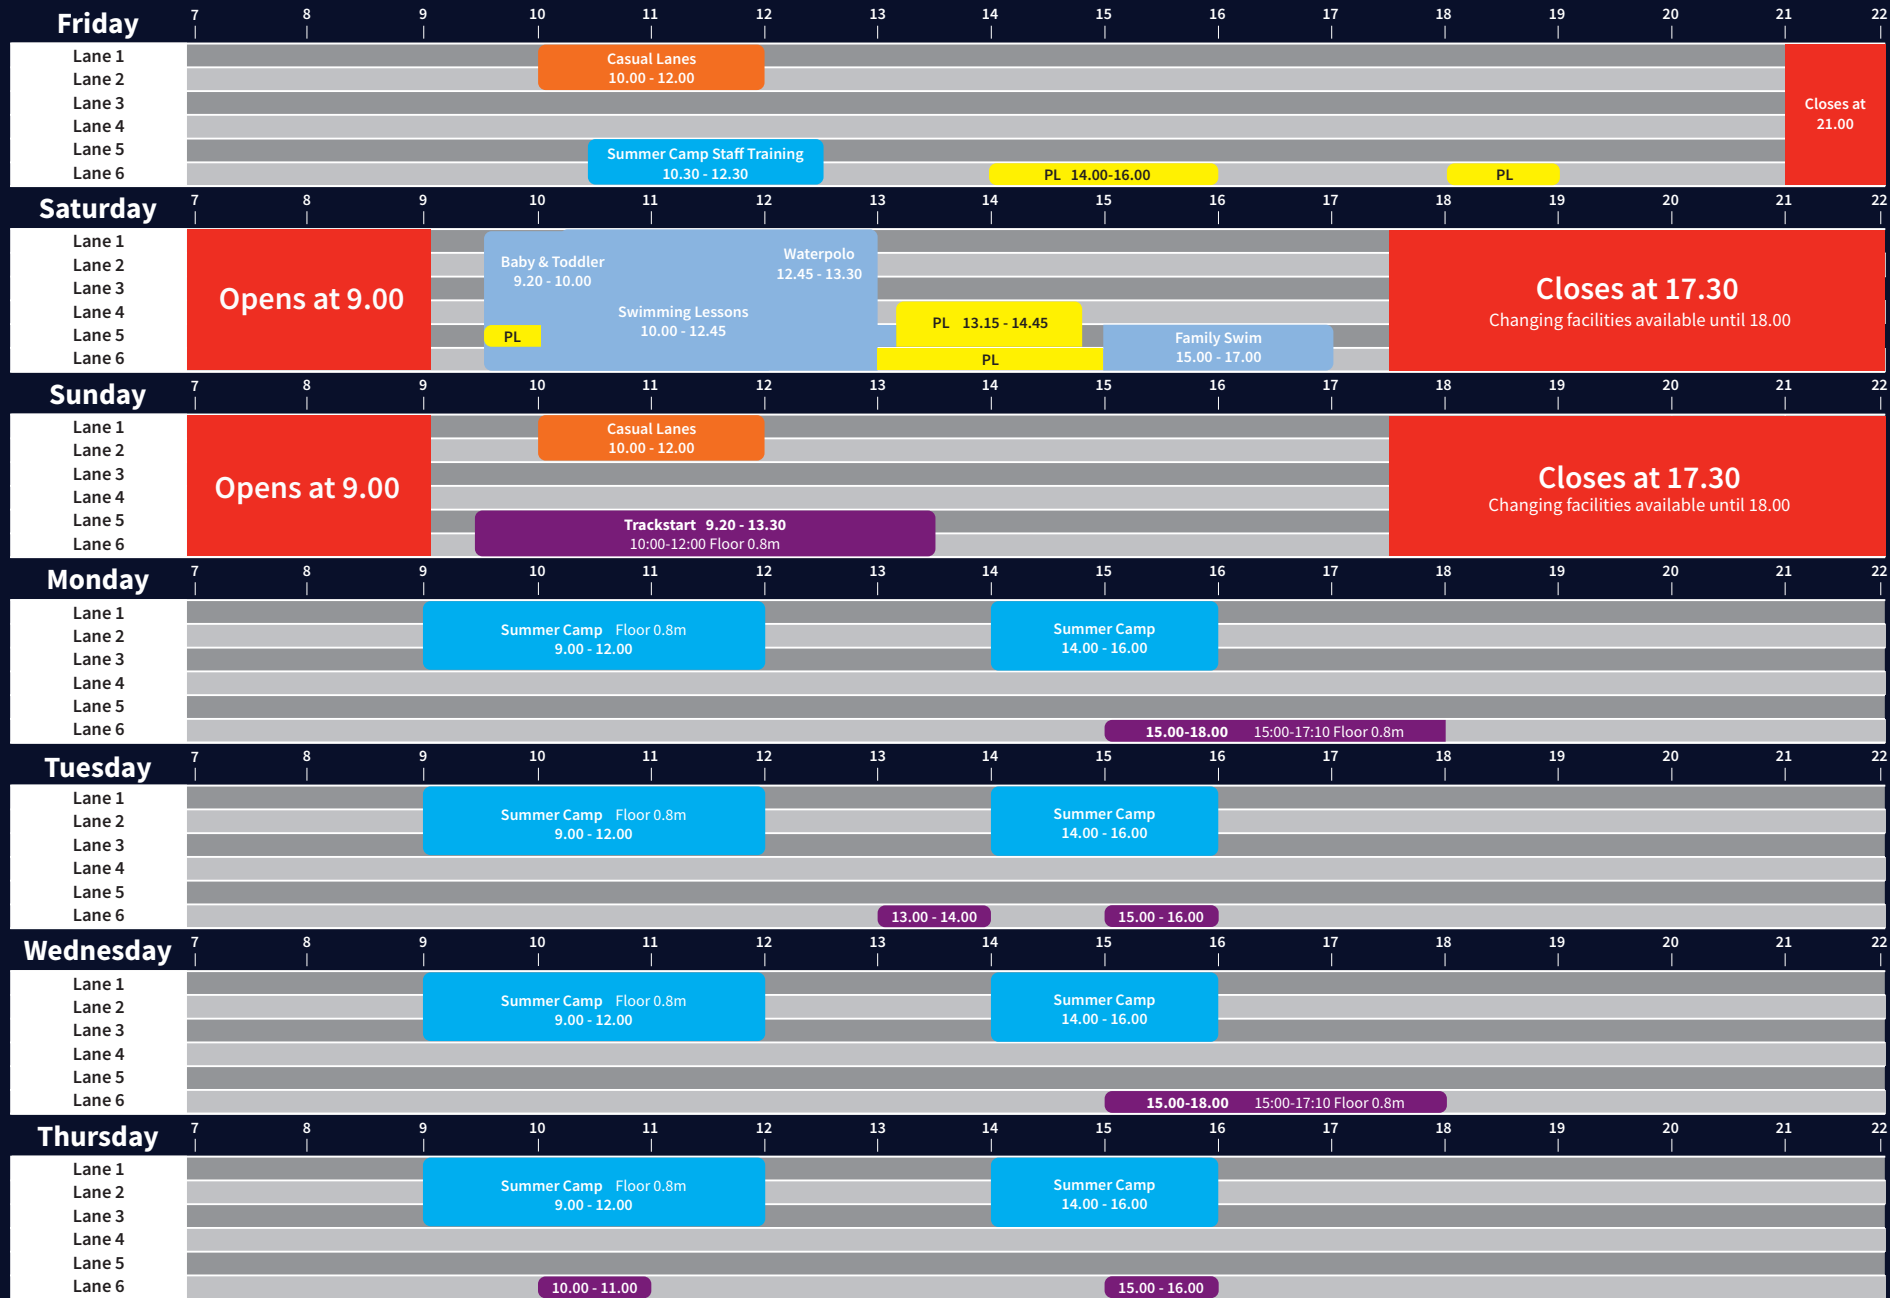

Swimming Pool

28th June - 4th July 2024

- PL = Private Lessons
- Floor raised to 0.75 during Baby & Toddler class
- Lane Swimming

Please note timetable may be subject to change. Please check our website before your swim.

****Please view the child pool access policy on the website****

Sauna and Steam room out of use during full club pool sessions

Trackstart