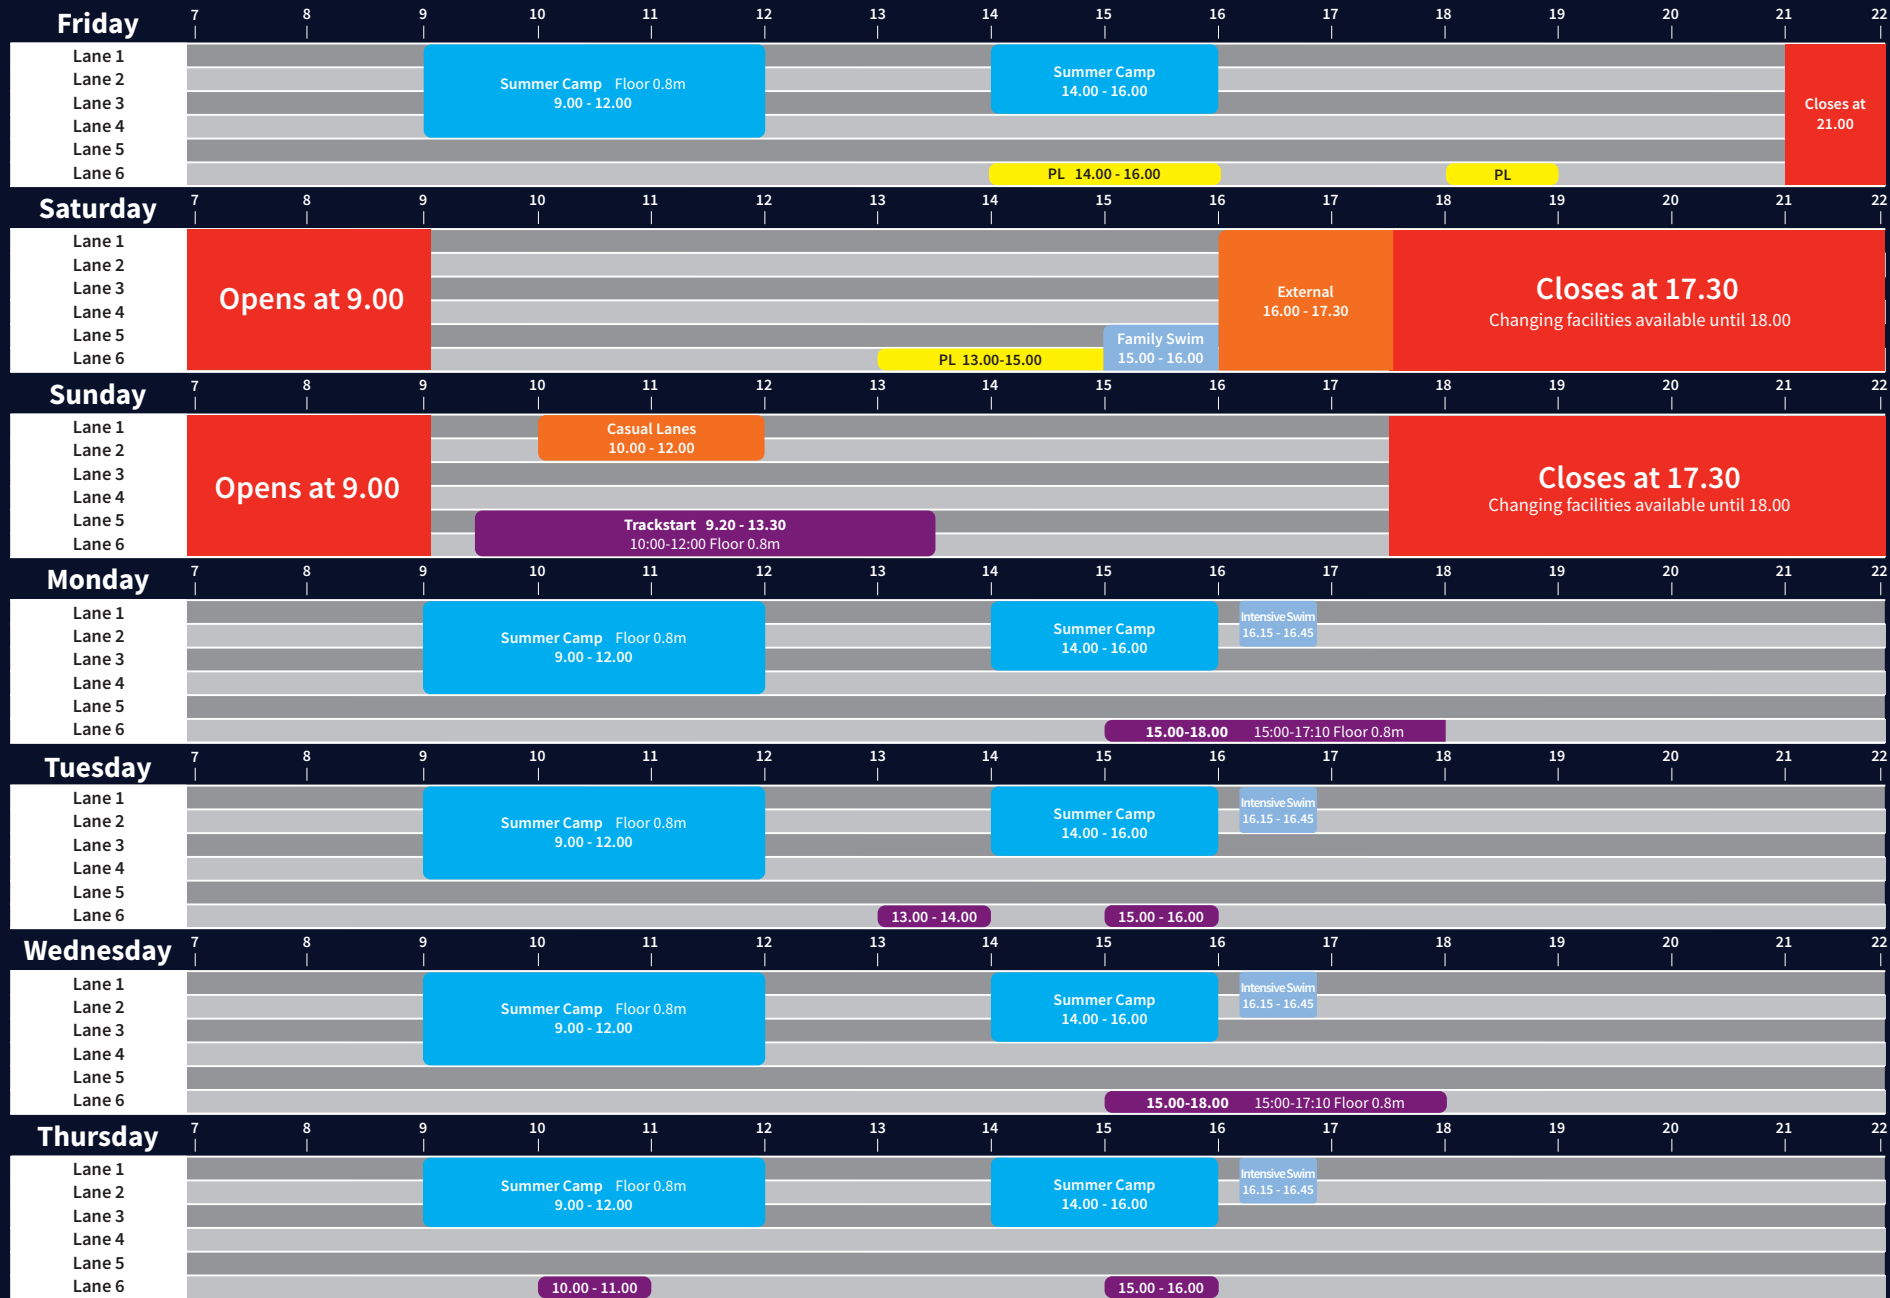

# Swimming Pool

9th August - 15th August 2024

PL = Private Lessons

Floor raised to 0.75 during Baby & Toddler class

Lane Swimming

Please note timetable may be subject to change. Please check our website before your swim.

**\*\*Please view the child pool access policy on the website\*\***

Sauna and Steam room out of use during full club pool sessions

Trackstart