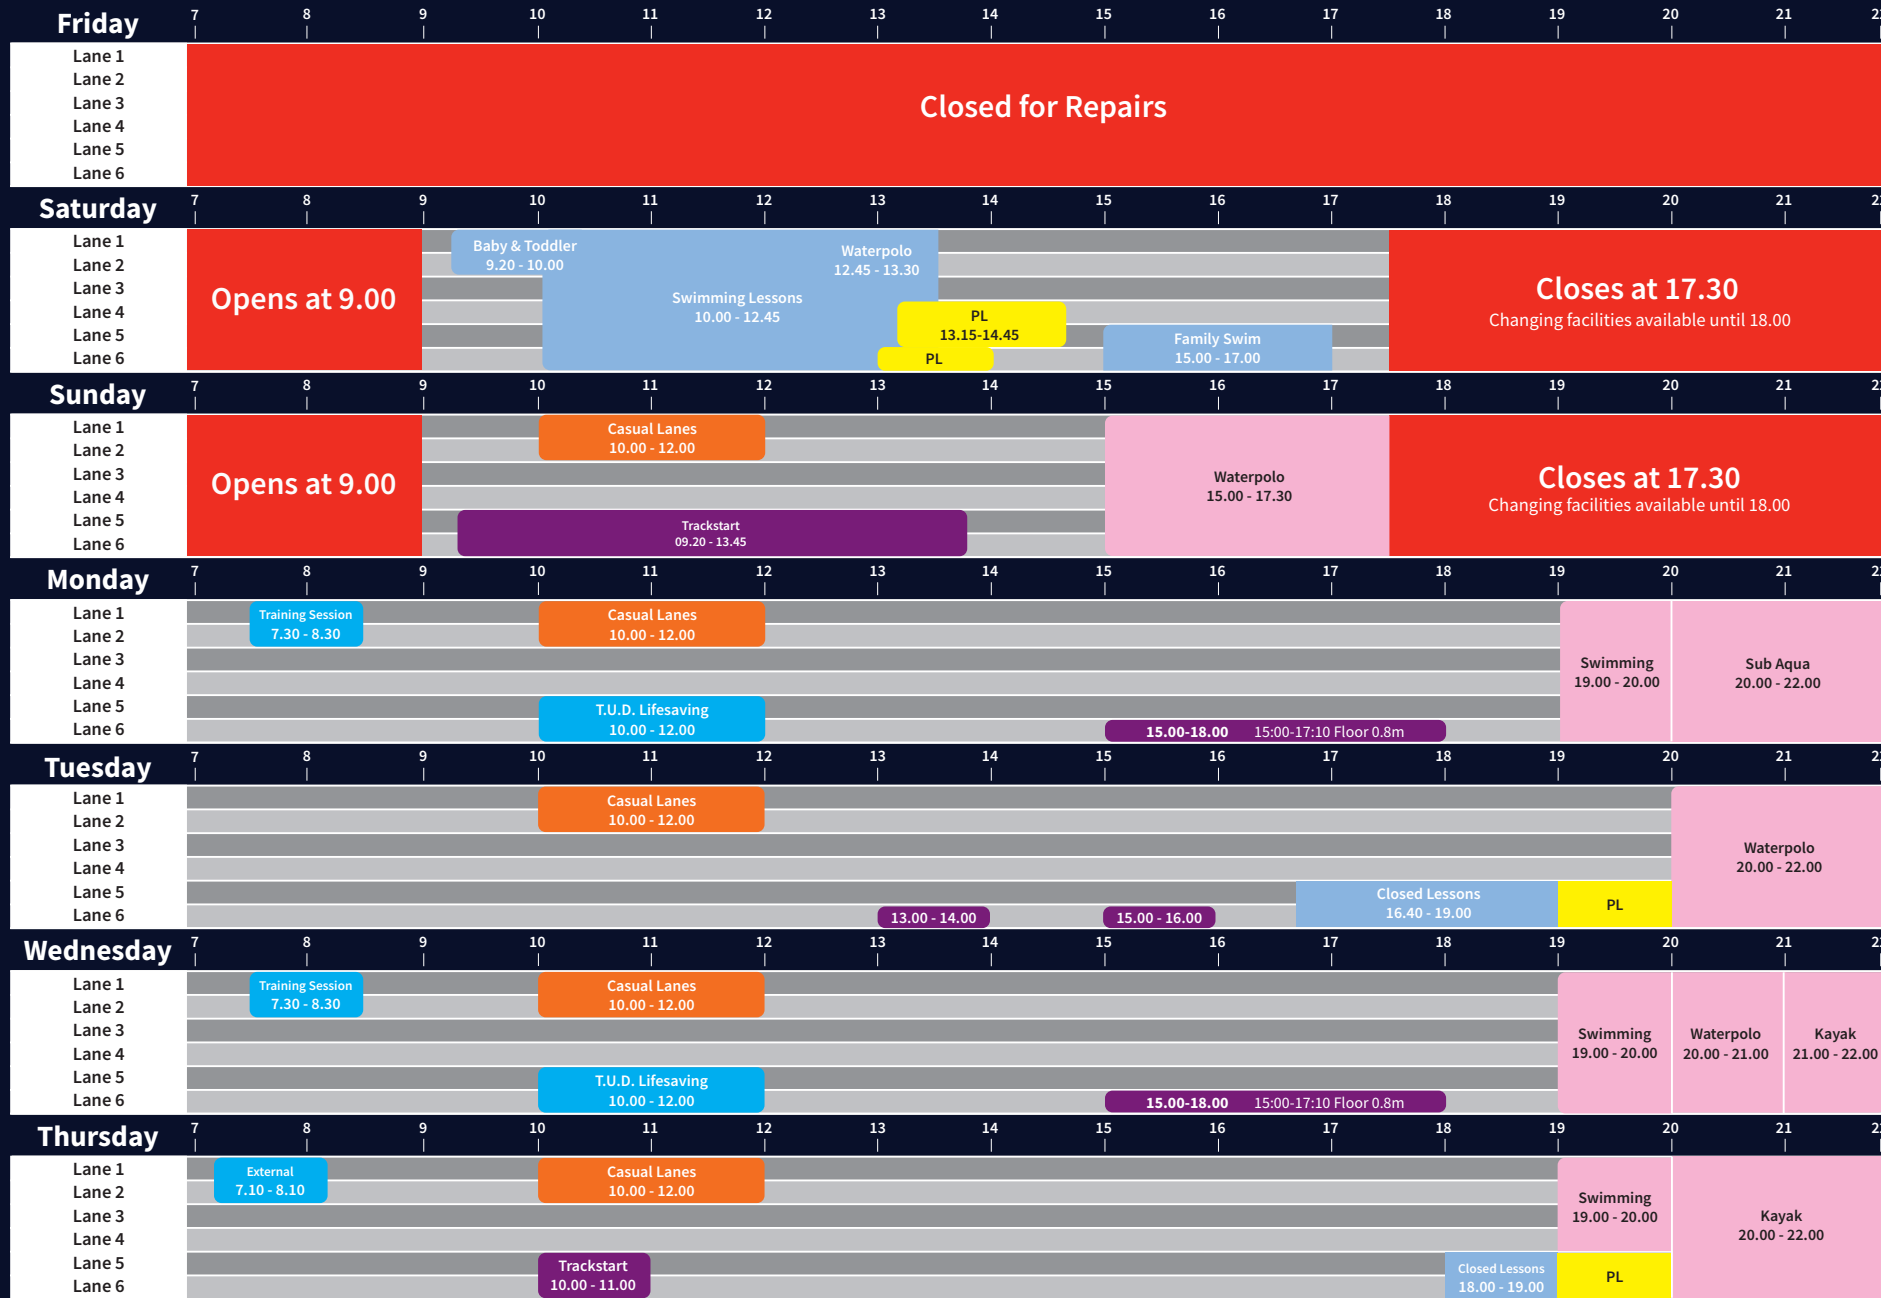

Swimming Pool

21st Mar - 27th Mar 2025

- PL = Private Lessons
- Floor raised to 0.75 during Baby & Toddler class
- Lane Swimming

Please note timetable may be subject to change. Please check our website before your swim.

****Please view the child pool access policy on the website****

- Sauna and Steam room out of use during full club pool sessions
- Trackstart