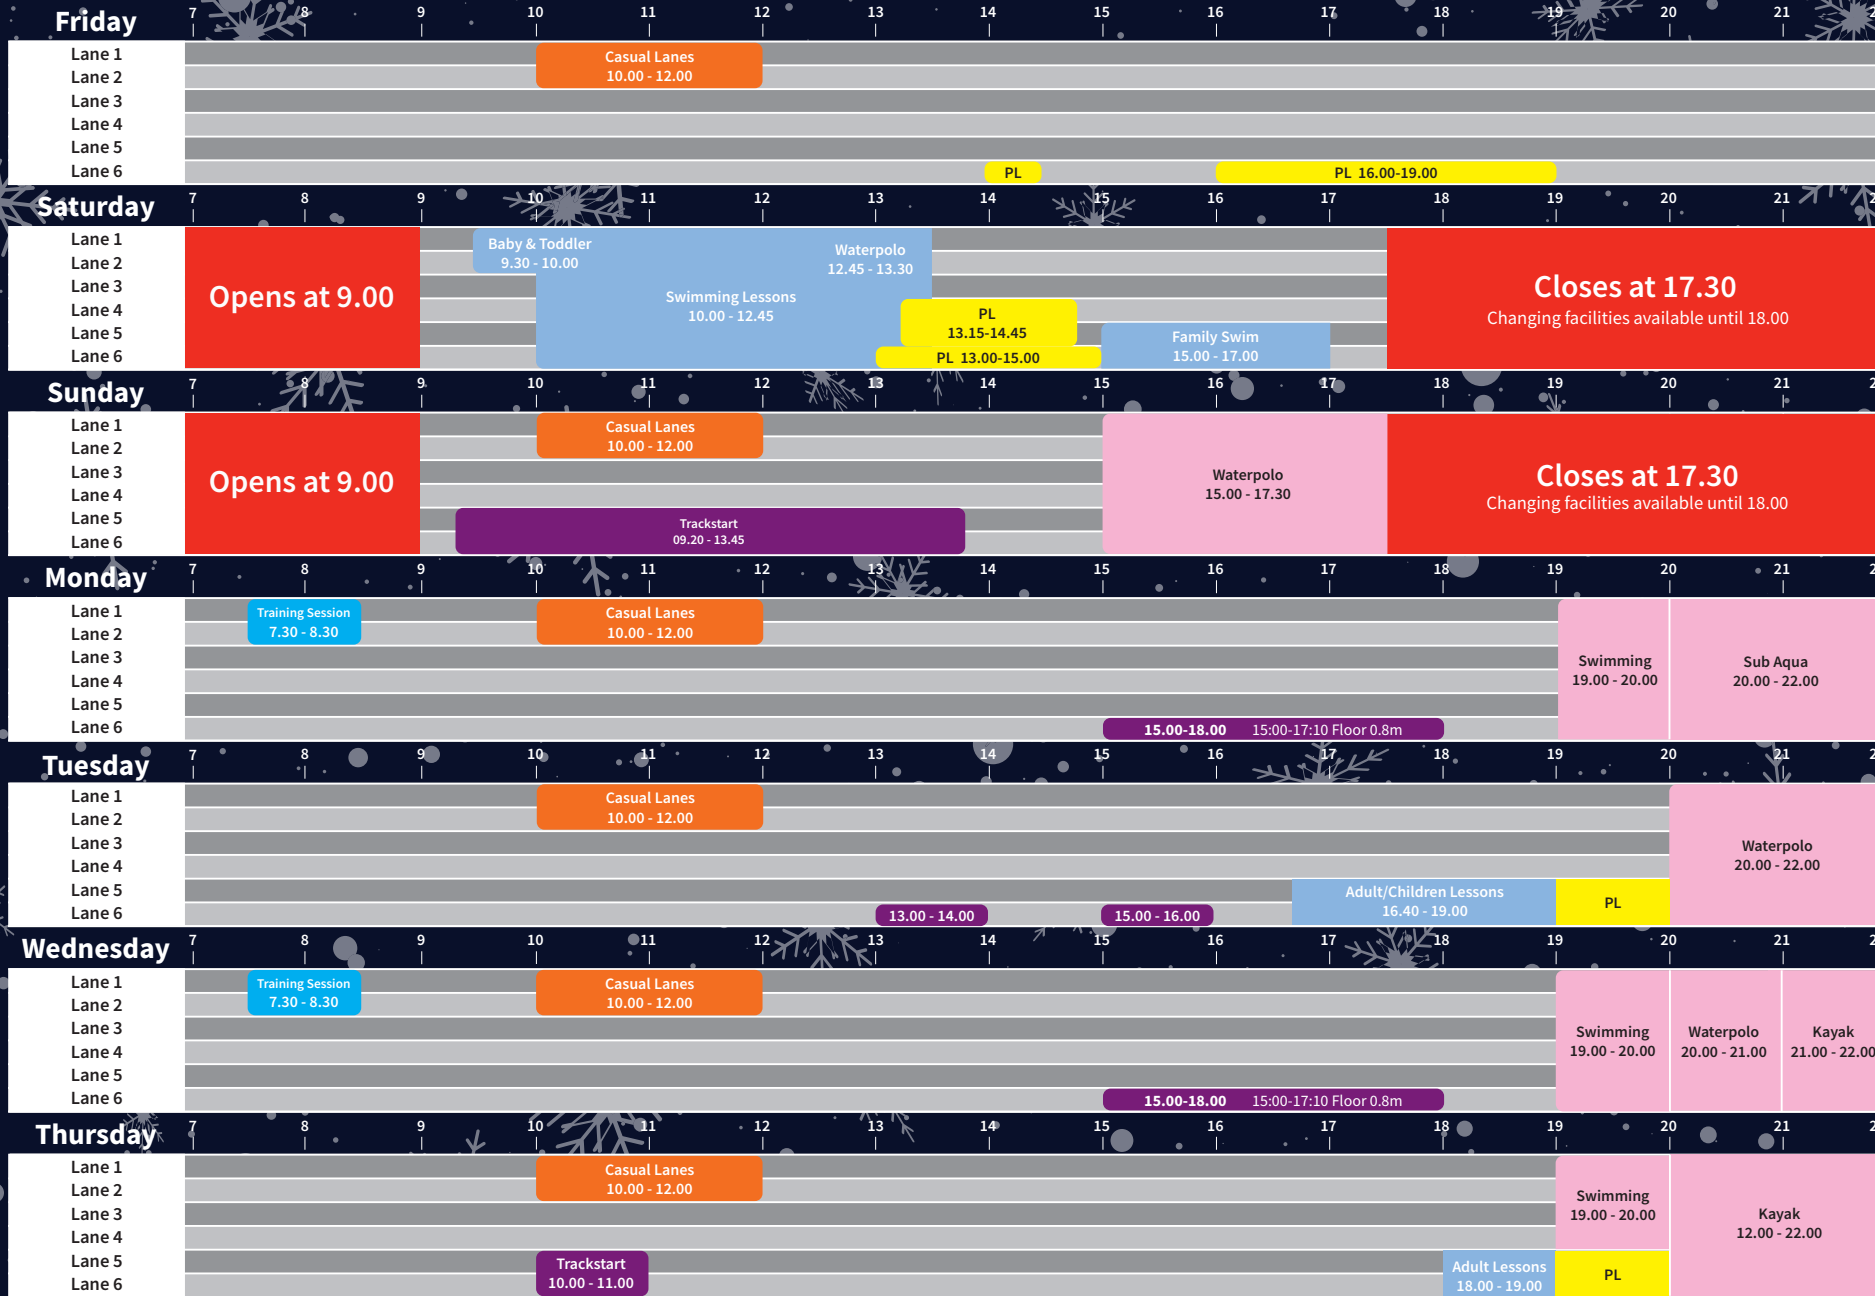

Swimming Pool

17th Jan - 23rd Jan 2025

PL = Private Lessons

Floor raised to 0.75 during Baby & Toddler class

Lane Swimming

Please note timetable may be subject to change. Please check our website before your swim.

****Please view the child pool access policy on the website****

Sauna and Steam room out of use during full club pool sessions

Trackstart