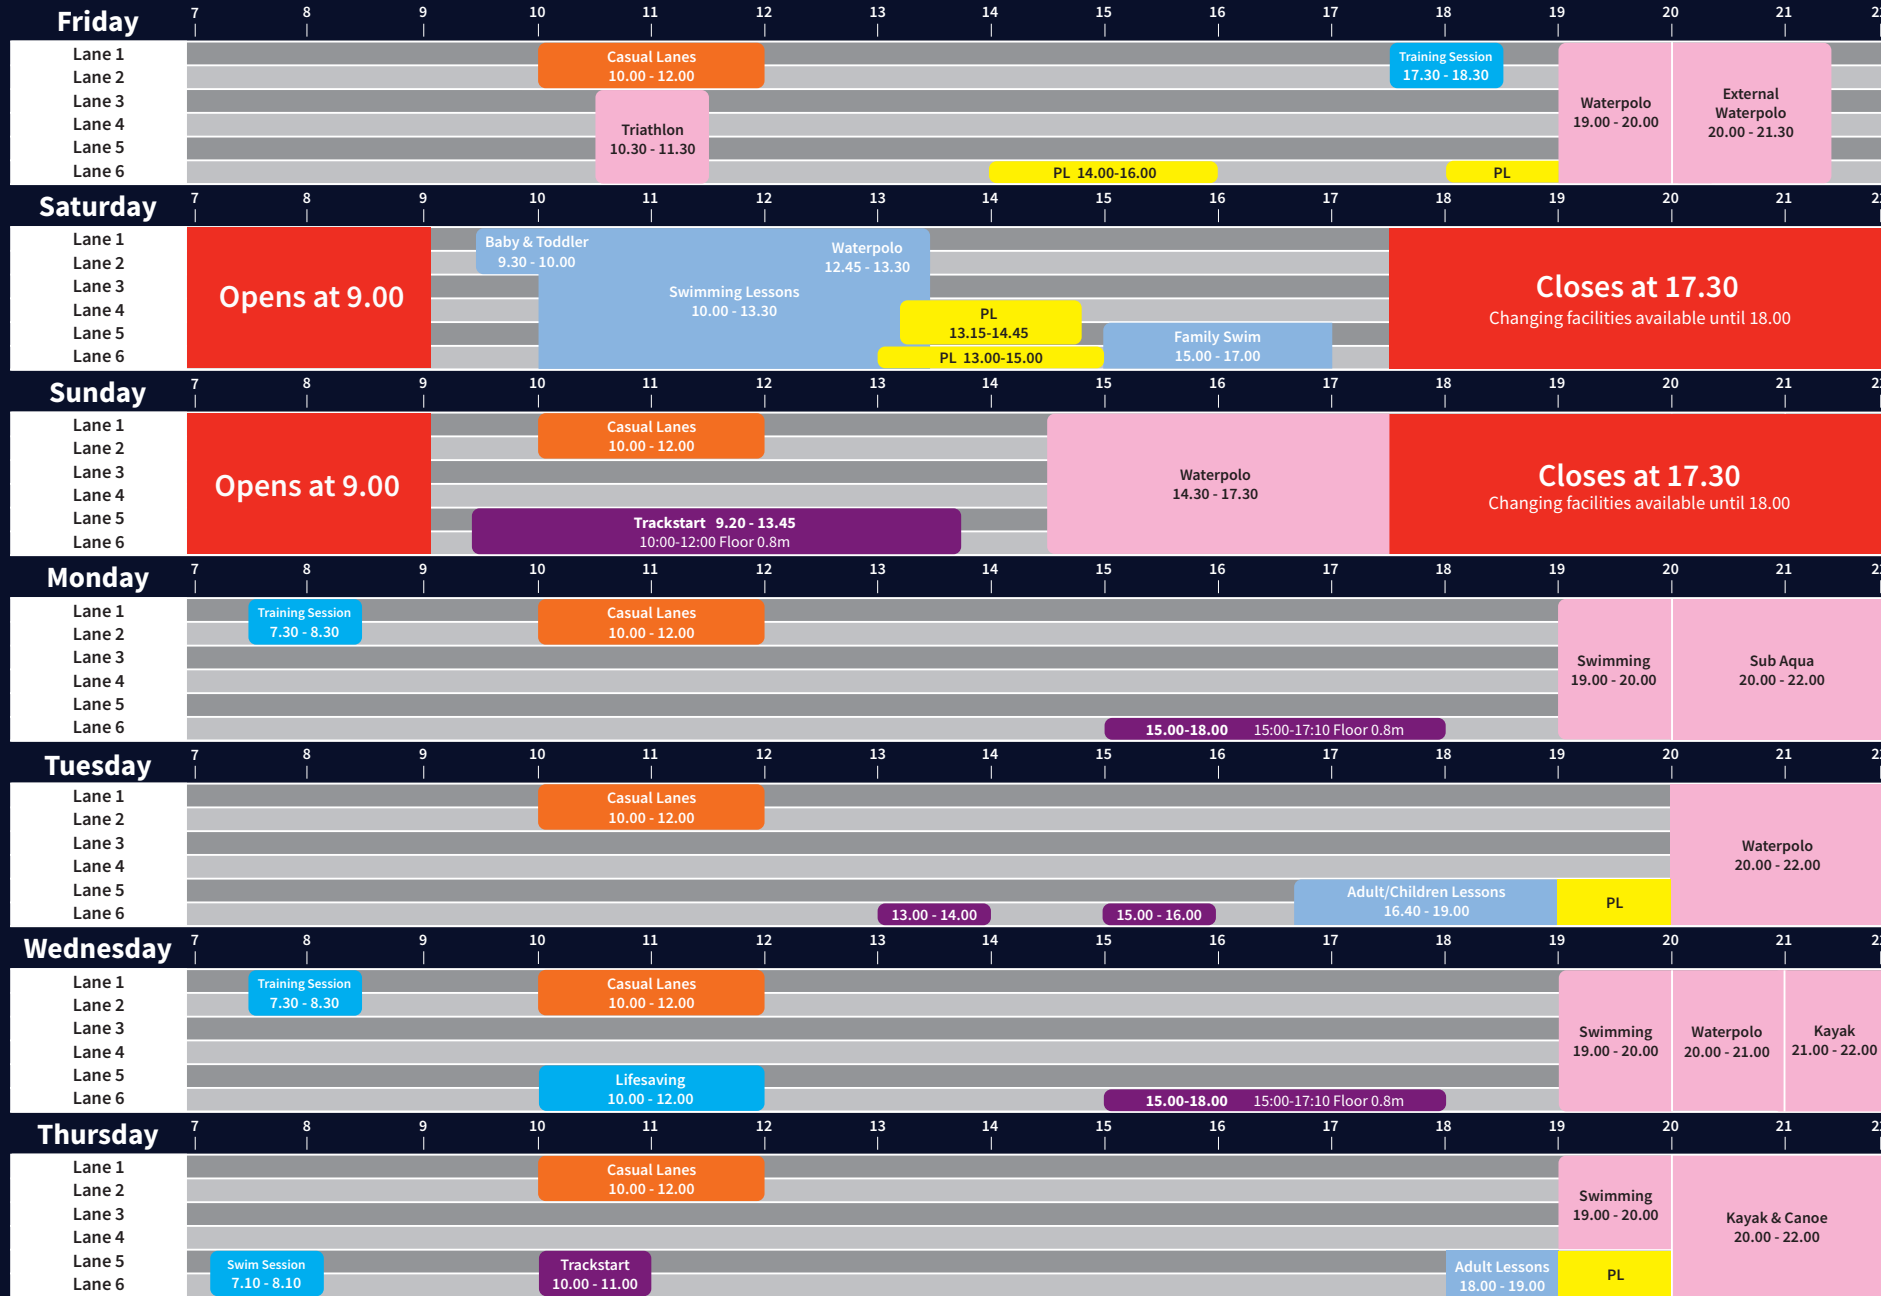

Swimming Pool

15th Nov - 21st Nov 2024

PL = Private Lessons

Floor raised to 0.75 during Baby & Toddler class

Lane Swimming

Please note timetable may be subject to change. Please check our website before your swim.

****Please view the child pool access policy on the website****

Sauna and Steam room out of use during full club pool sessions

Trackstart