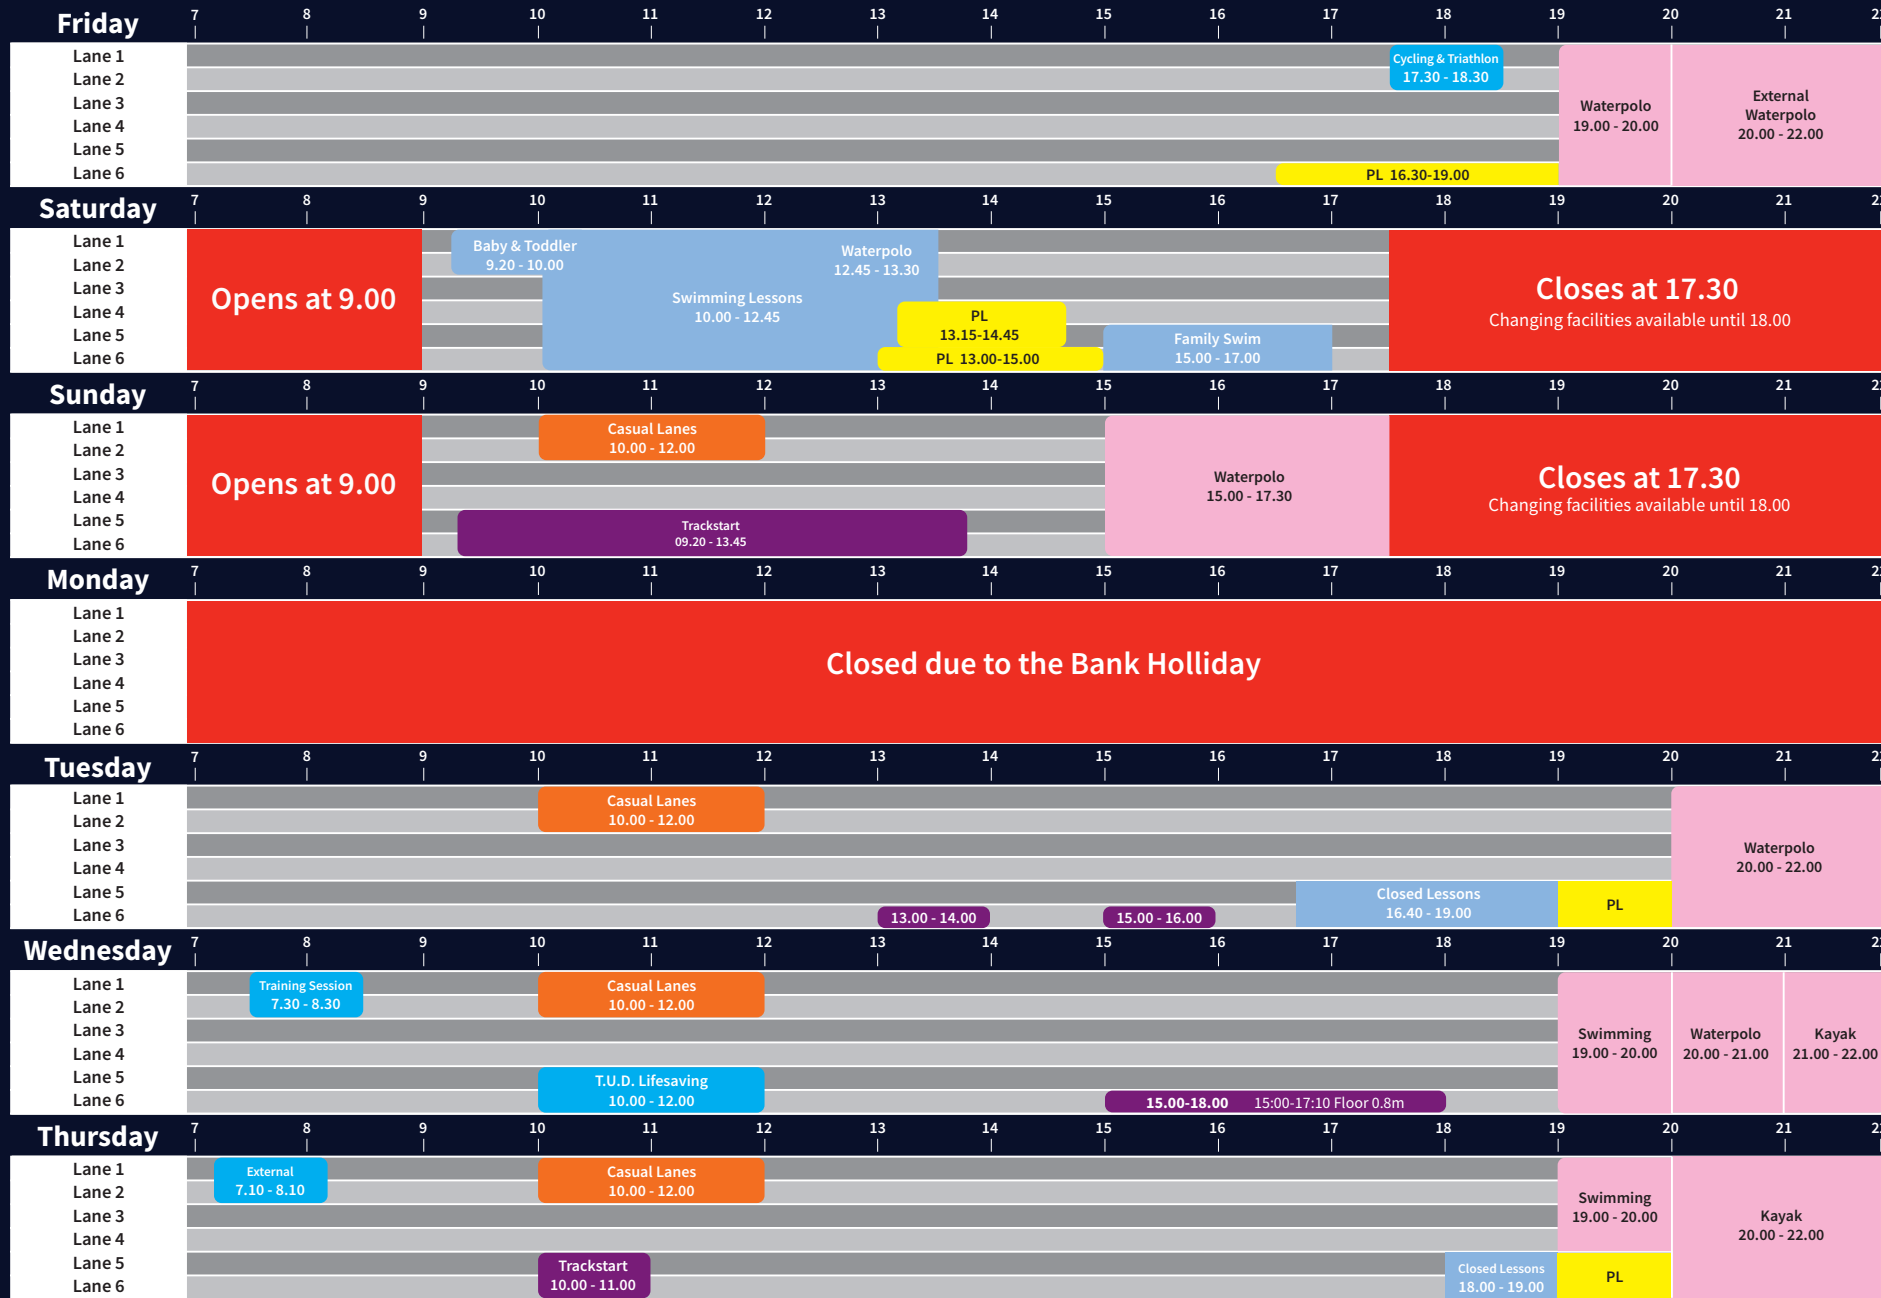

# Swimming Pool

Please note that on Friday, March 21st, the pool will be closed due to maintenance.

14<sup>th</sup> Mar - 20<sup>th</sup> Mar 2025

- PL = Private Lessons
- Floor raised to 0.75 during Baby & Toddler class
- Lane Swimming

Please note timetable may be subject to change. Please check our website before your swim.

**\*\*Please view the child pool access policy on the website\*\***

- Sauna and Steam room out of use during full club pool sessions
- Trackstart