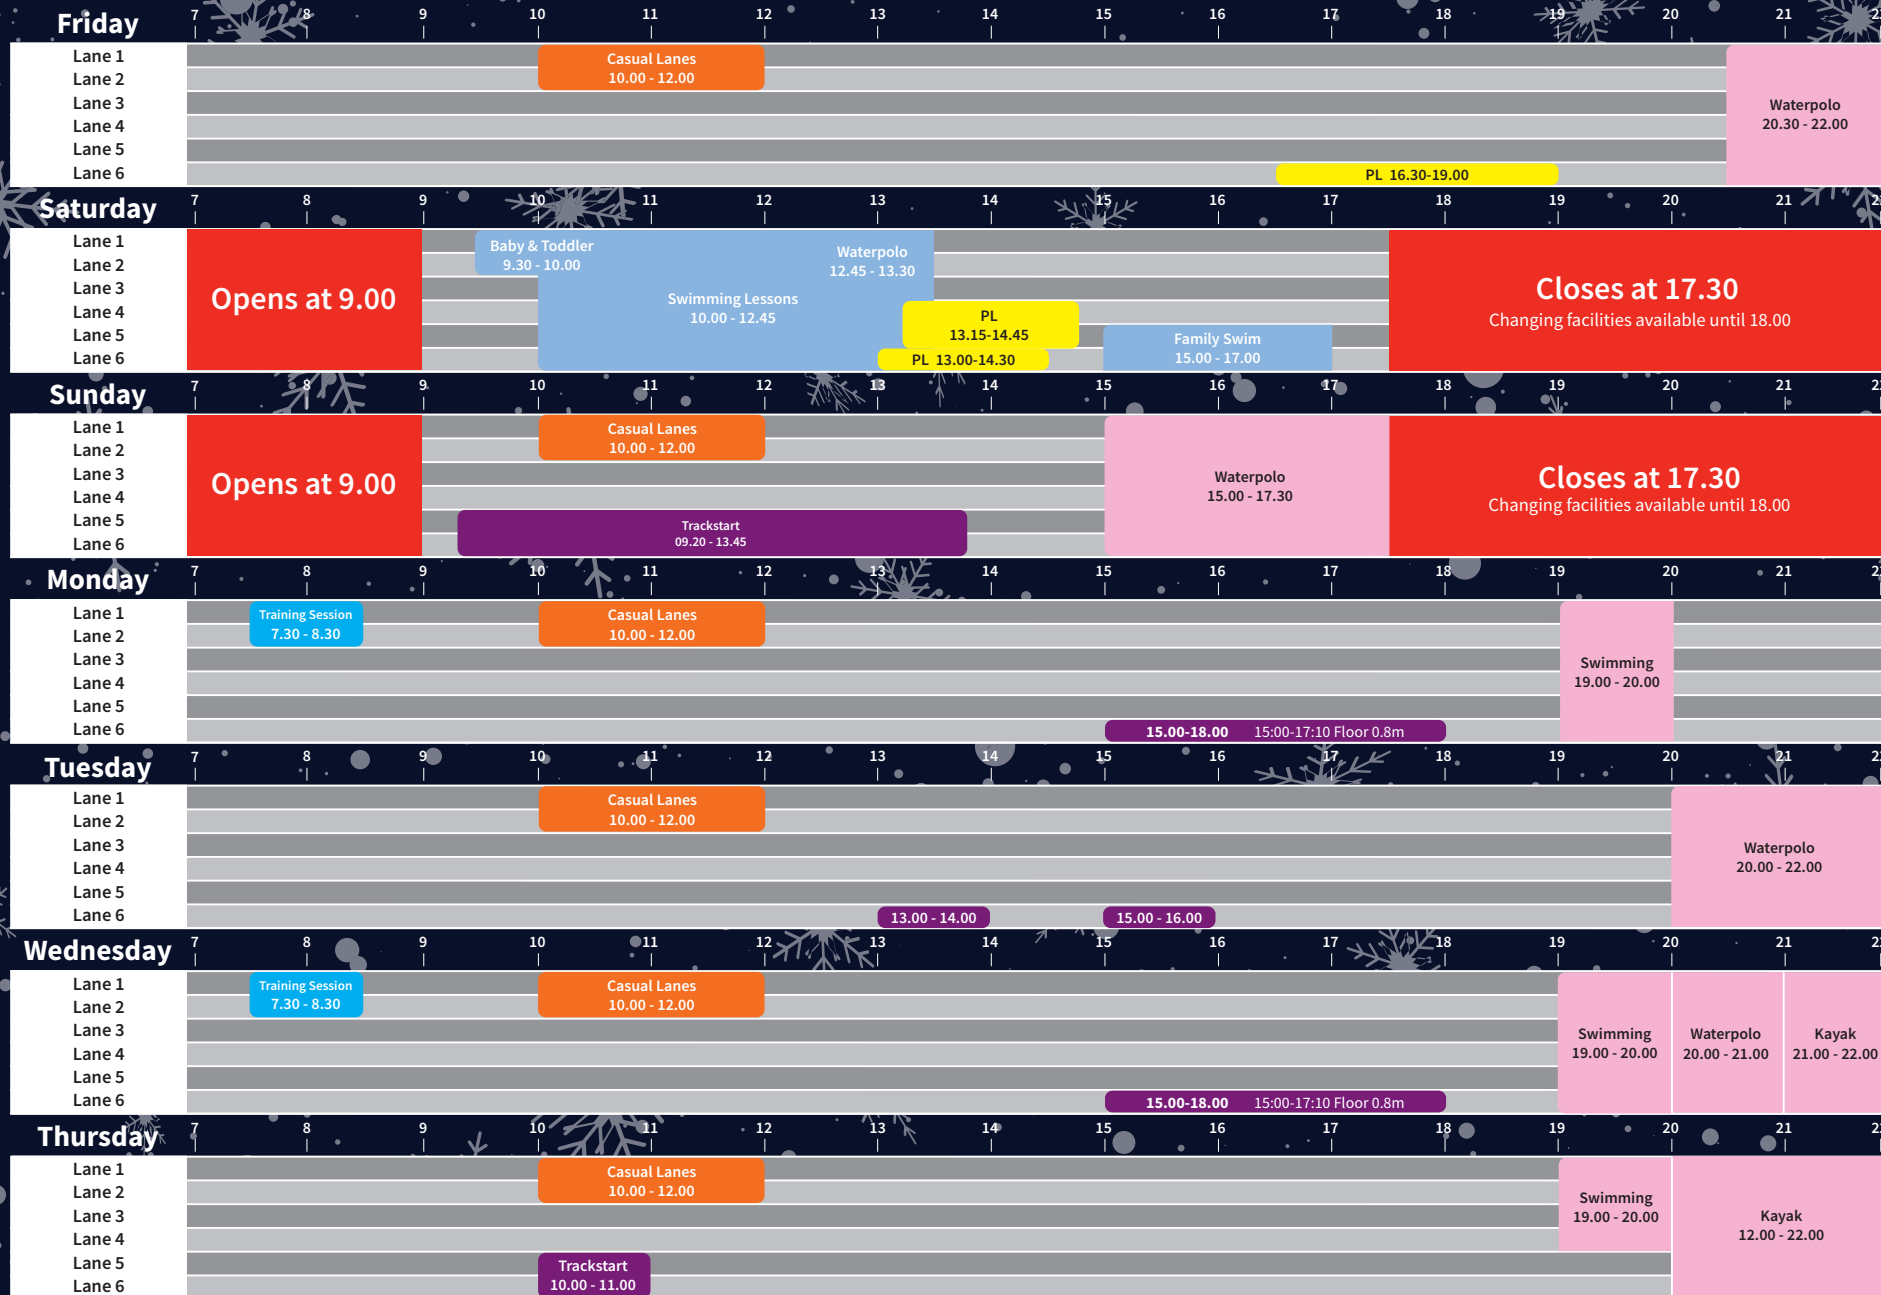

# Swimming Pool

10<sup>th</sup> Jan - 16<sup>th</sup> Jan 2025

PL = Private Lessons

Floor raised to 0.75 during Baby & Toddler class

Lane Swimming

Please note timetable may be subject to change. Please check our website before your swim.

**\*\*Please view the child pool access policy on the website\*\***

Sauna and Steam room out of use during full club pool sessions

Trackstart