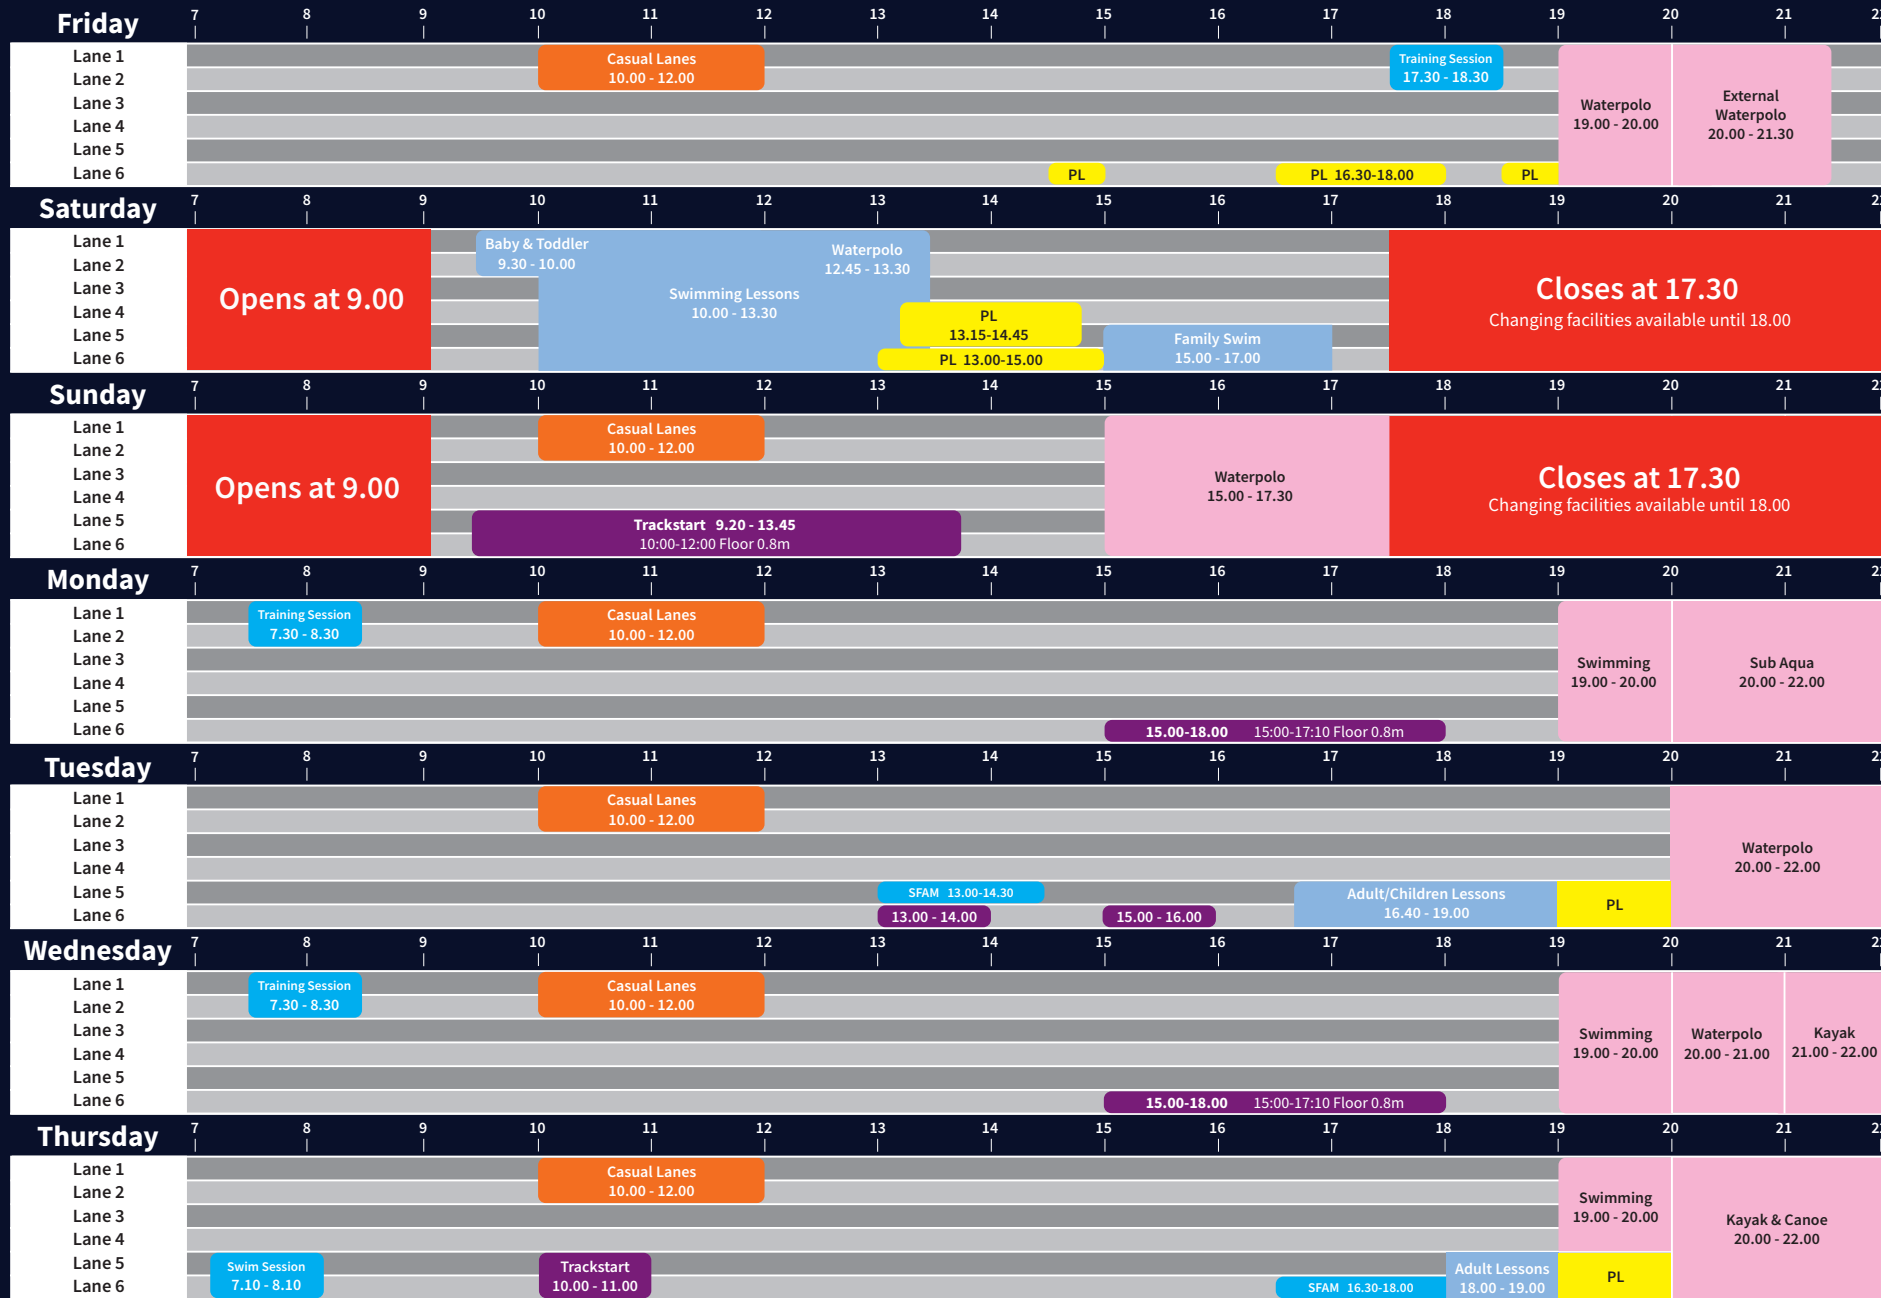

Swimming Pool

8th Nov - 14th Nov 2024

- PL = Private Lessons
- Floor raised to 0.75 during Baby & Toddler class
- Lane Swimming

Please note timetable may be subject to change. Please check our website before your swim.

****Please view the child pool access policy on the website****

- Sauna and Steam room out of use during full club pool sessions
- Trackstart