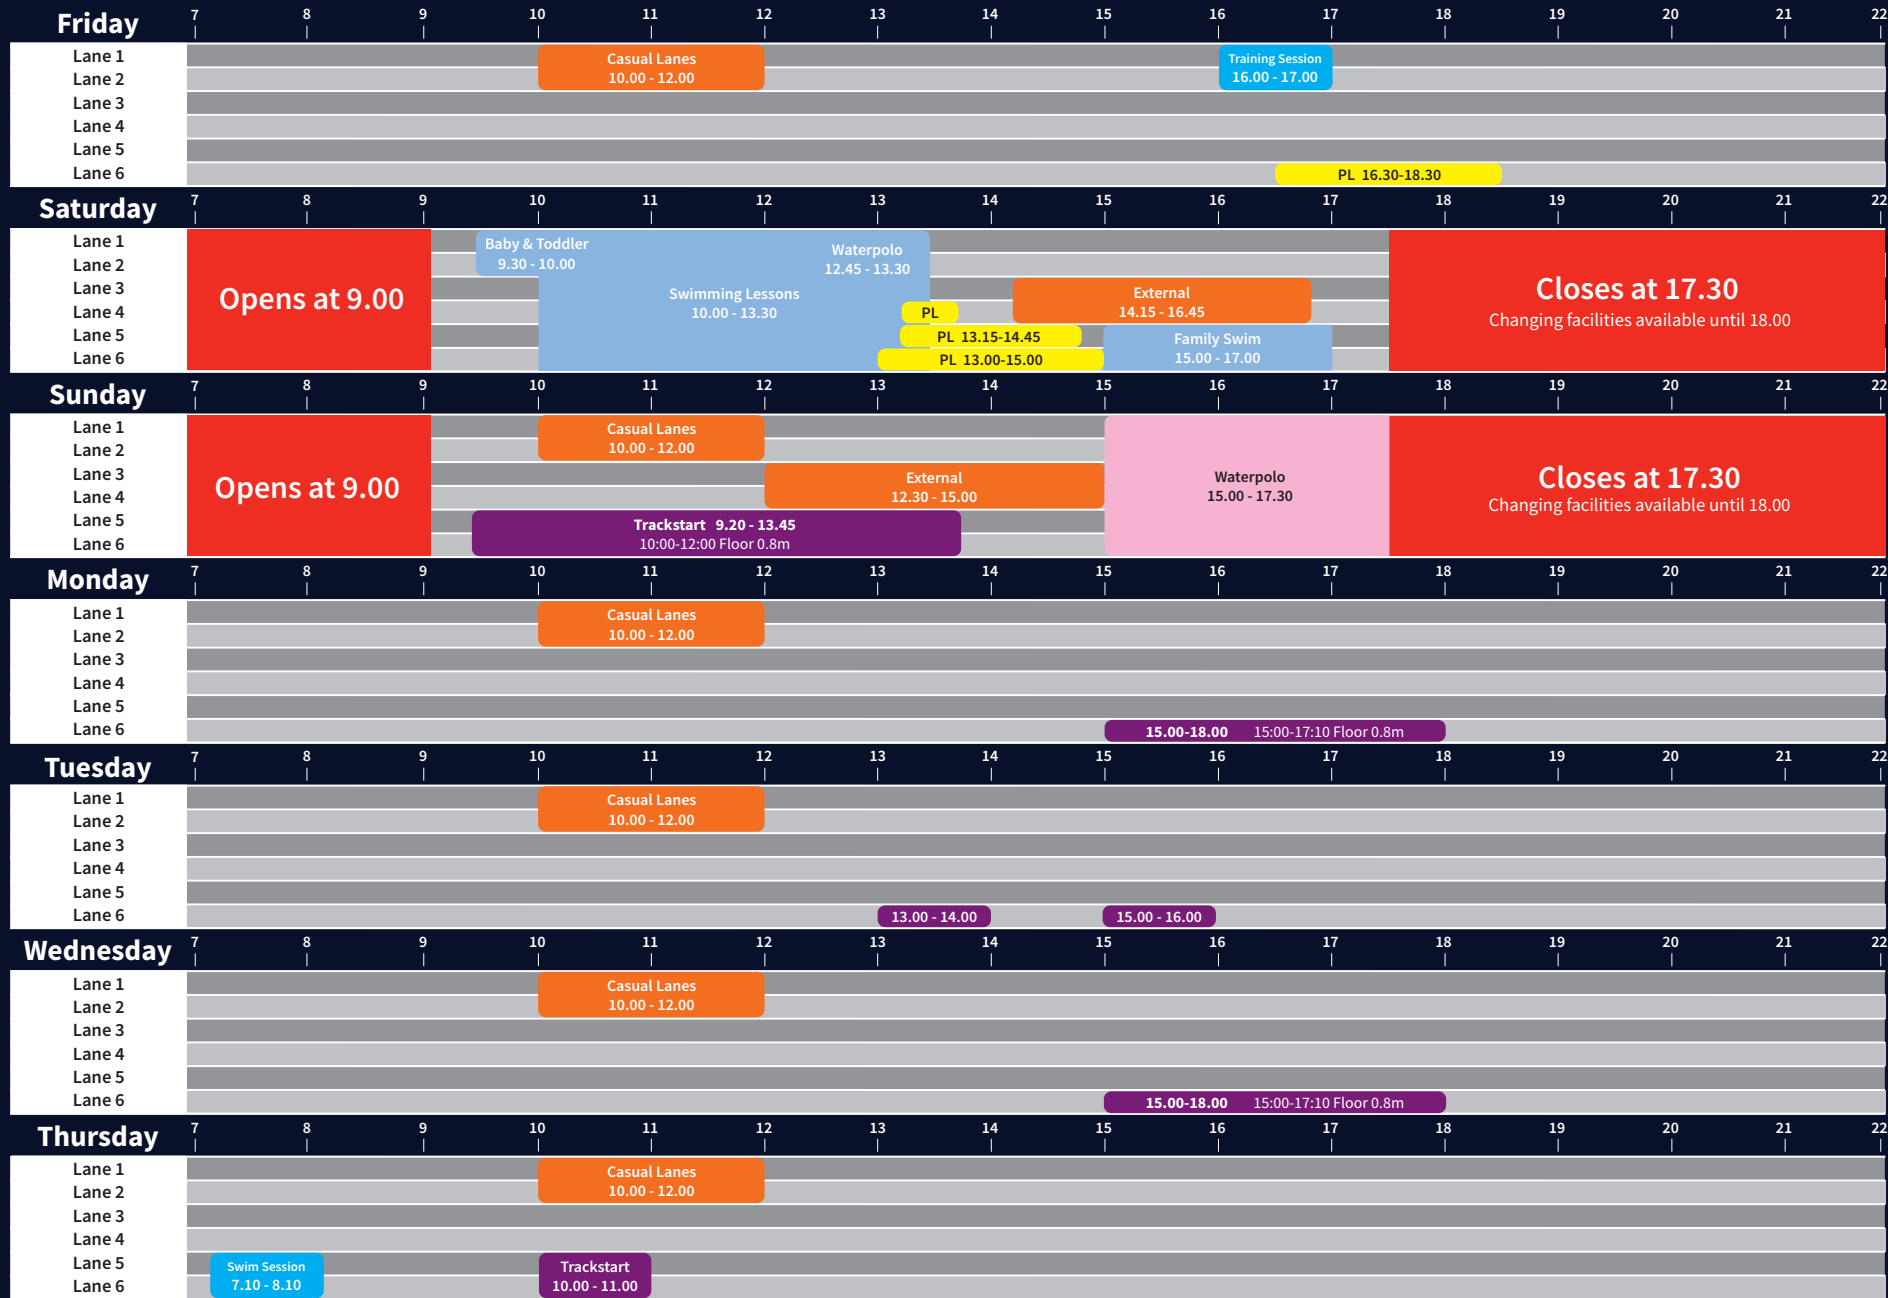

Swimming Pool

13th Dec - 19th Dec 2024

- PL = Private Lessons
- Floor raised to 0.75 during Baby & Toddler class
- Lane Swimming

Please note timetable may be subject to change. Please check our website before your swim.

****Please view the child pool access policy on the website****

Sauna and Steam room out of use during full club pool sessions

Trackstart