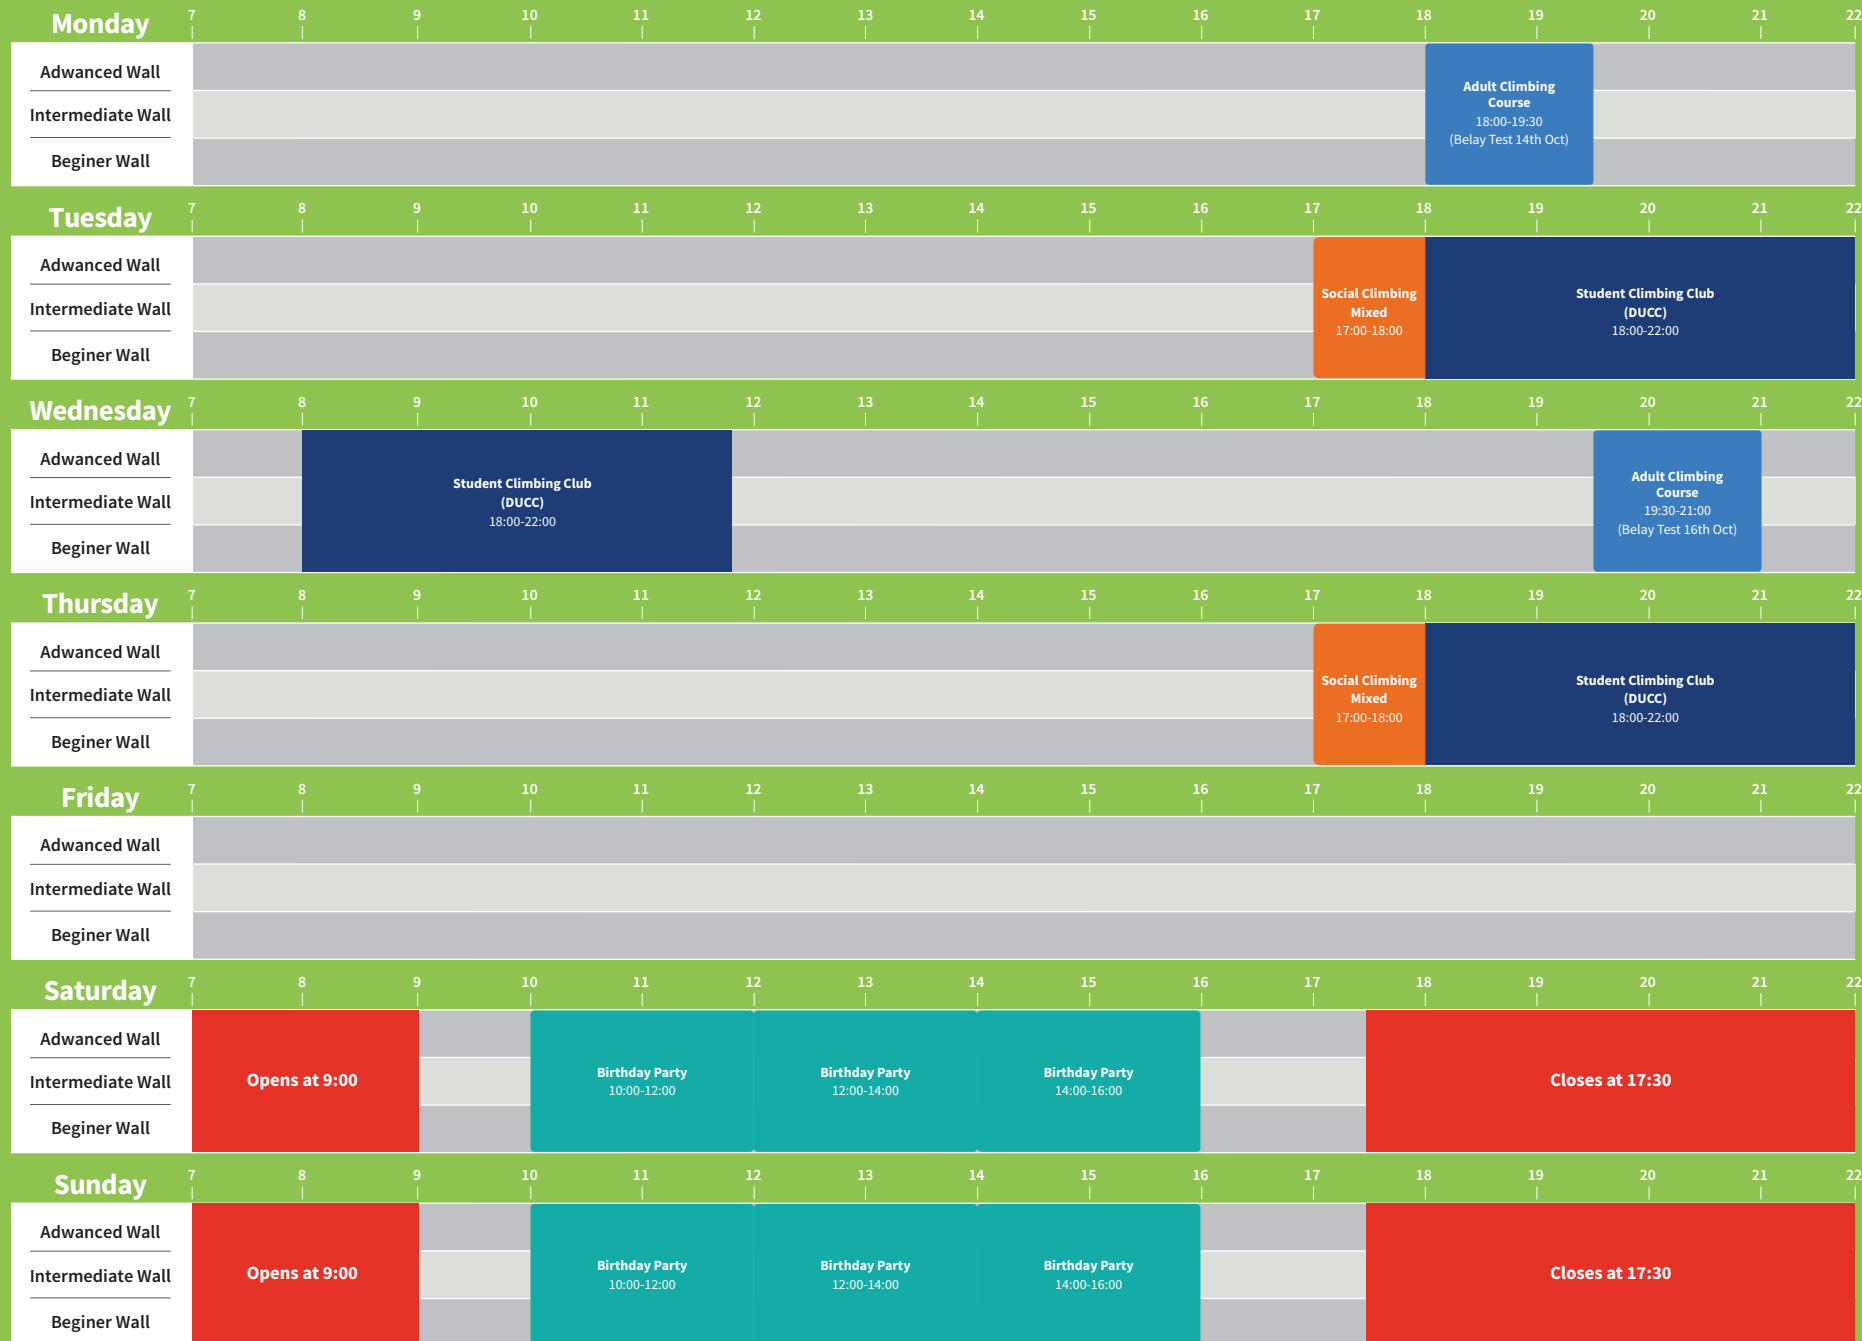

Climbing Wall Timetable

16th Sep - 20th Oct 2024

Please note timetable may be subject to change. Please check our website before your climb.

Adult Climbing Courses
 At the end of each course there is an **Belay Test**.
 Get your climbing license here if you are an experienced climber

Social Climbing Courses

Student Club Training

Birthday Parties
 *More slots may become available
 Please check availability with reception.

Open for Drop-In Climbing