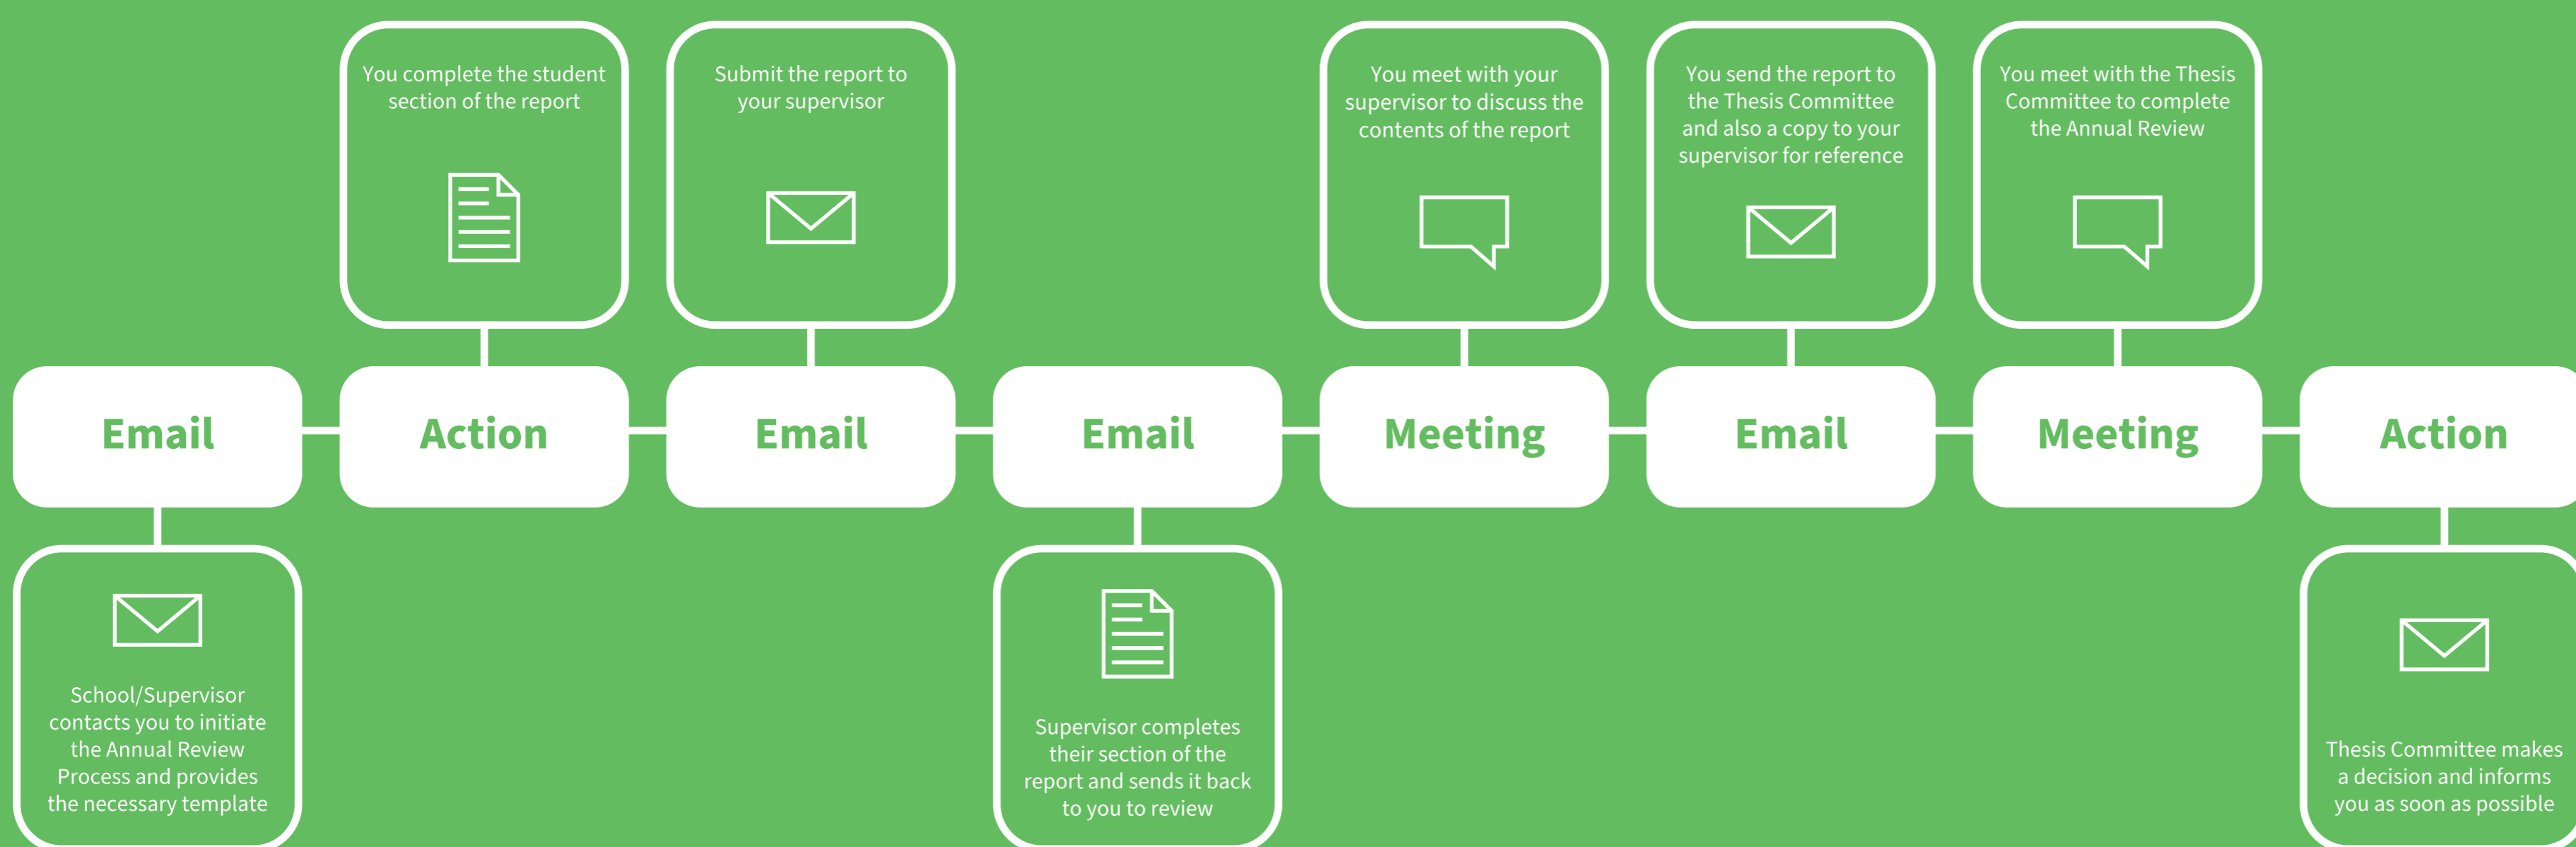

**New Progression Process
 results in 88% of students
 being invited to register on
 time, an increase of 559%.**

Student →

School →

Take Back Time!
1,000+ hours saved.
**New progression reports
 enable Schools to manage
 their own students.**