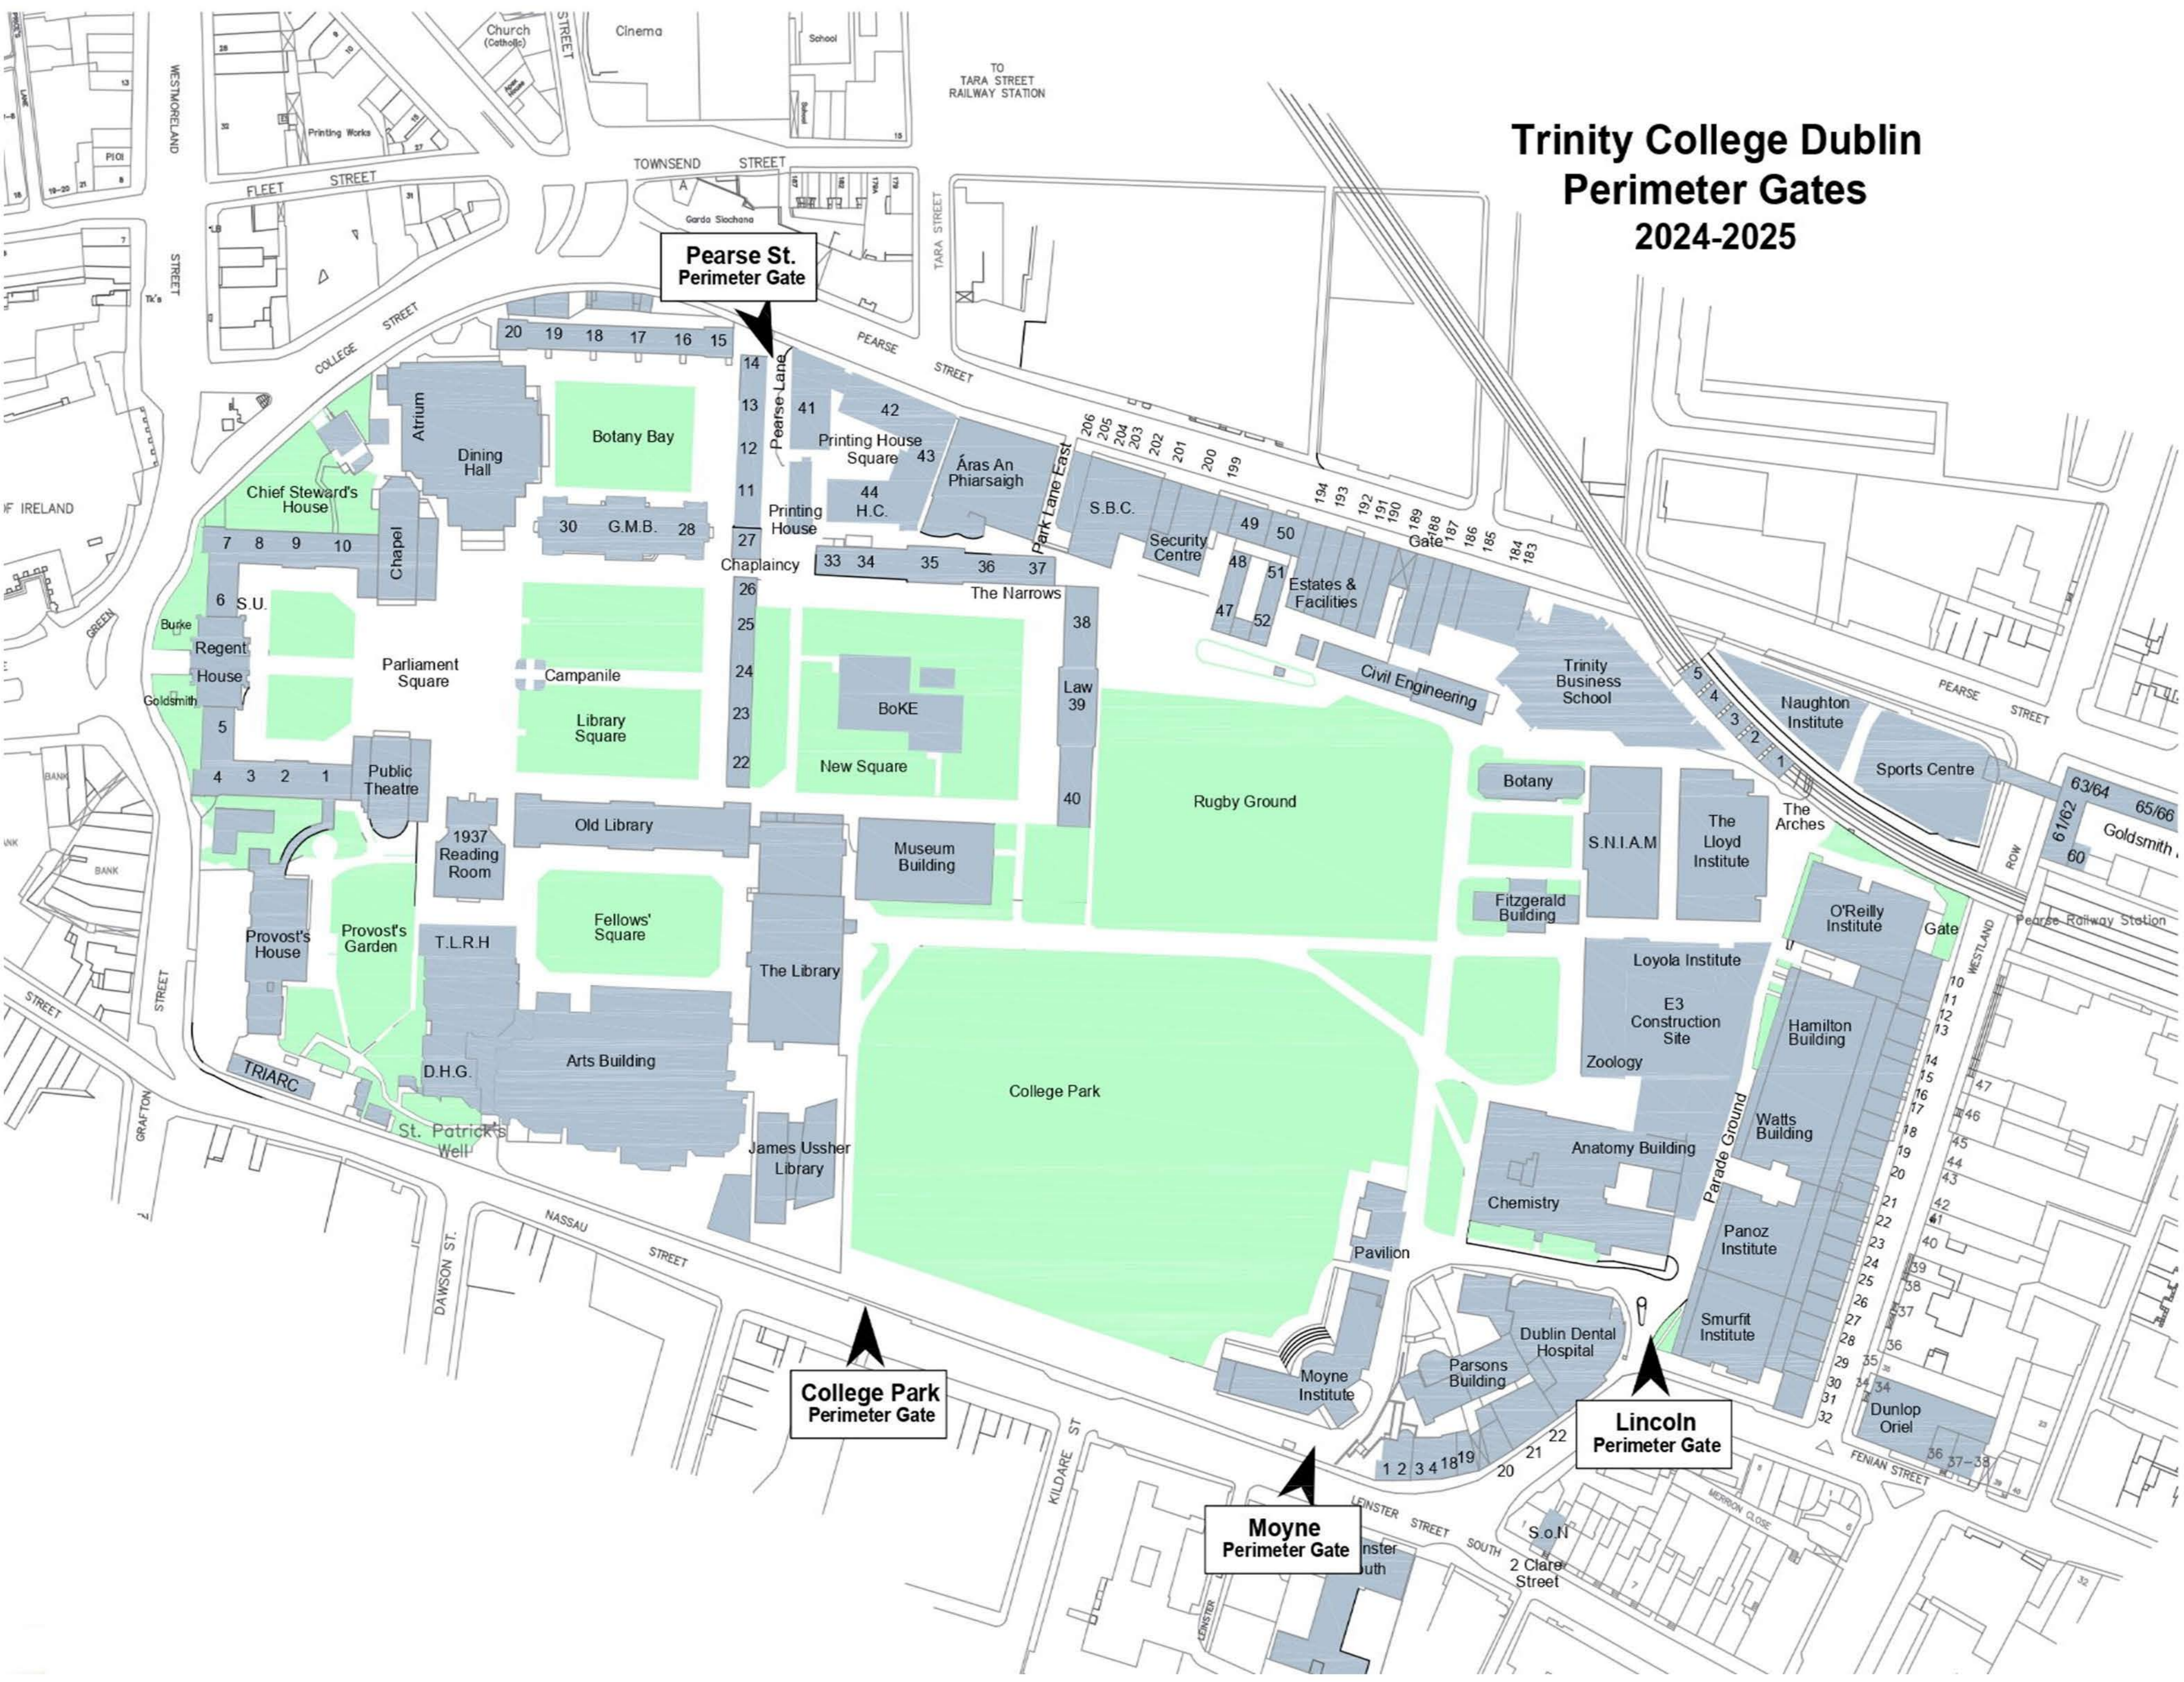

Trinity College Dublin Perimeter Gates 2024-2025

**Pearse St.
Perimeter Gate**

**College Park
Perimeter Gate**

**Moyne
Perimeter Gate**

**Lincoln
Perimeter Gate**