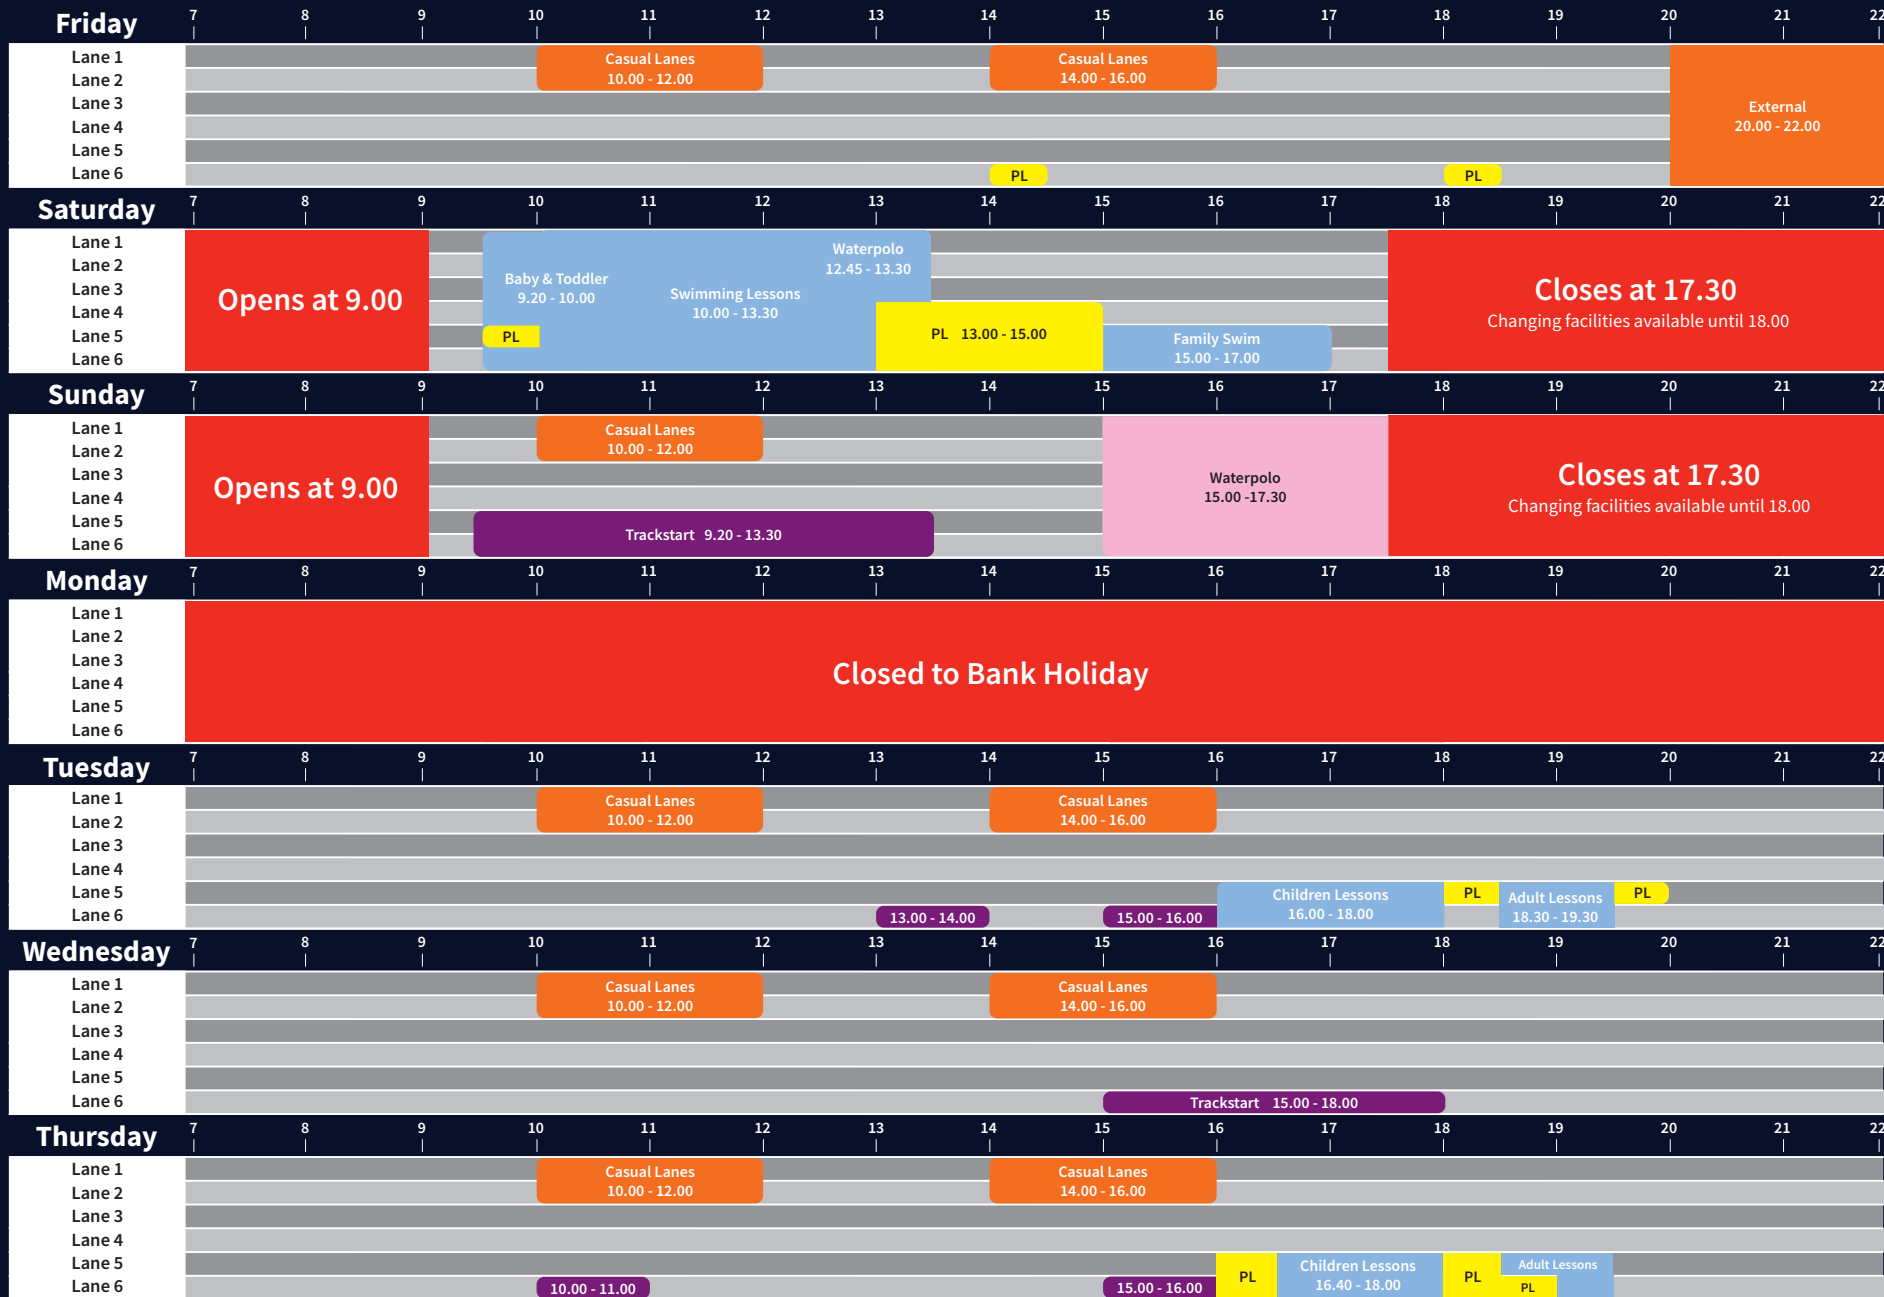

Swimming Pool

3rd May - 9th May 2024

- PL = Private Lessons
- Floor raised to 0.75 during Baby & Toddler class
- Lane Swimming

Please note timetable may be subject to change. Please check our website before your swim.

****Please view the child pool access policy on the website****

- Sauna and Steam room out of use during full club pool sessions
- Trackstart