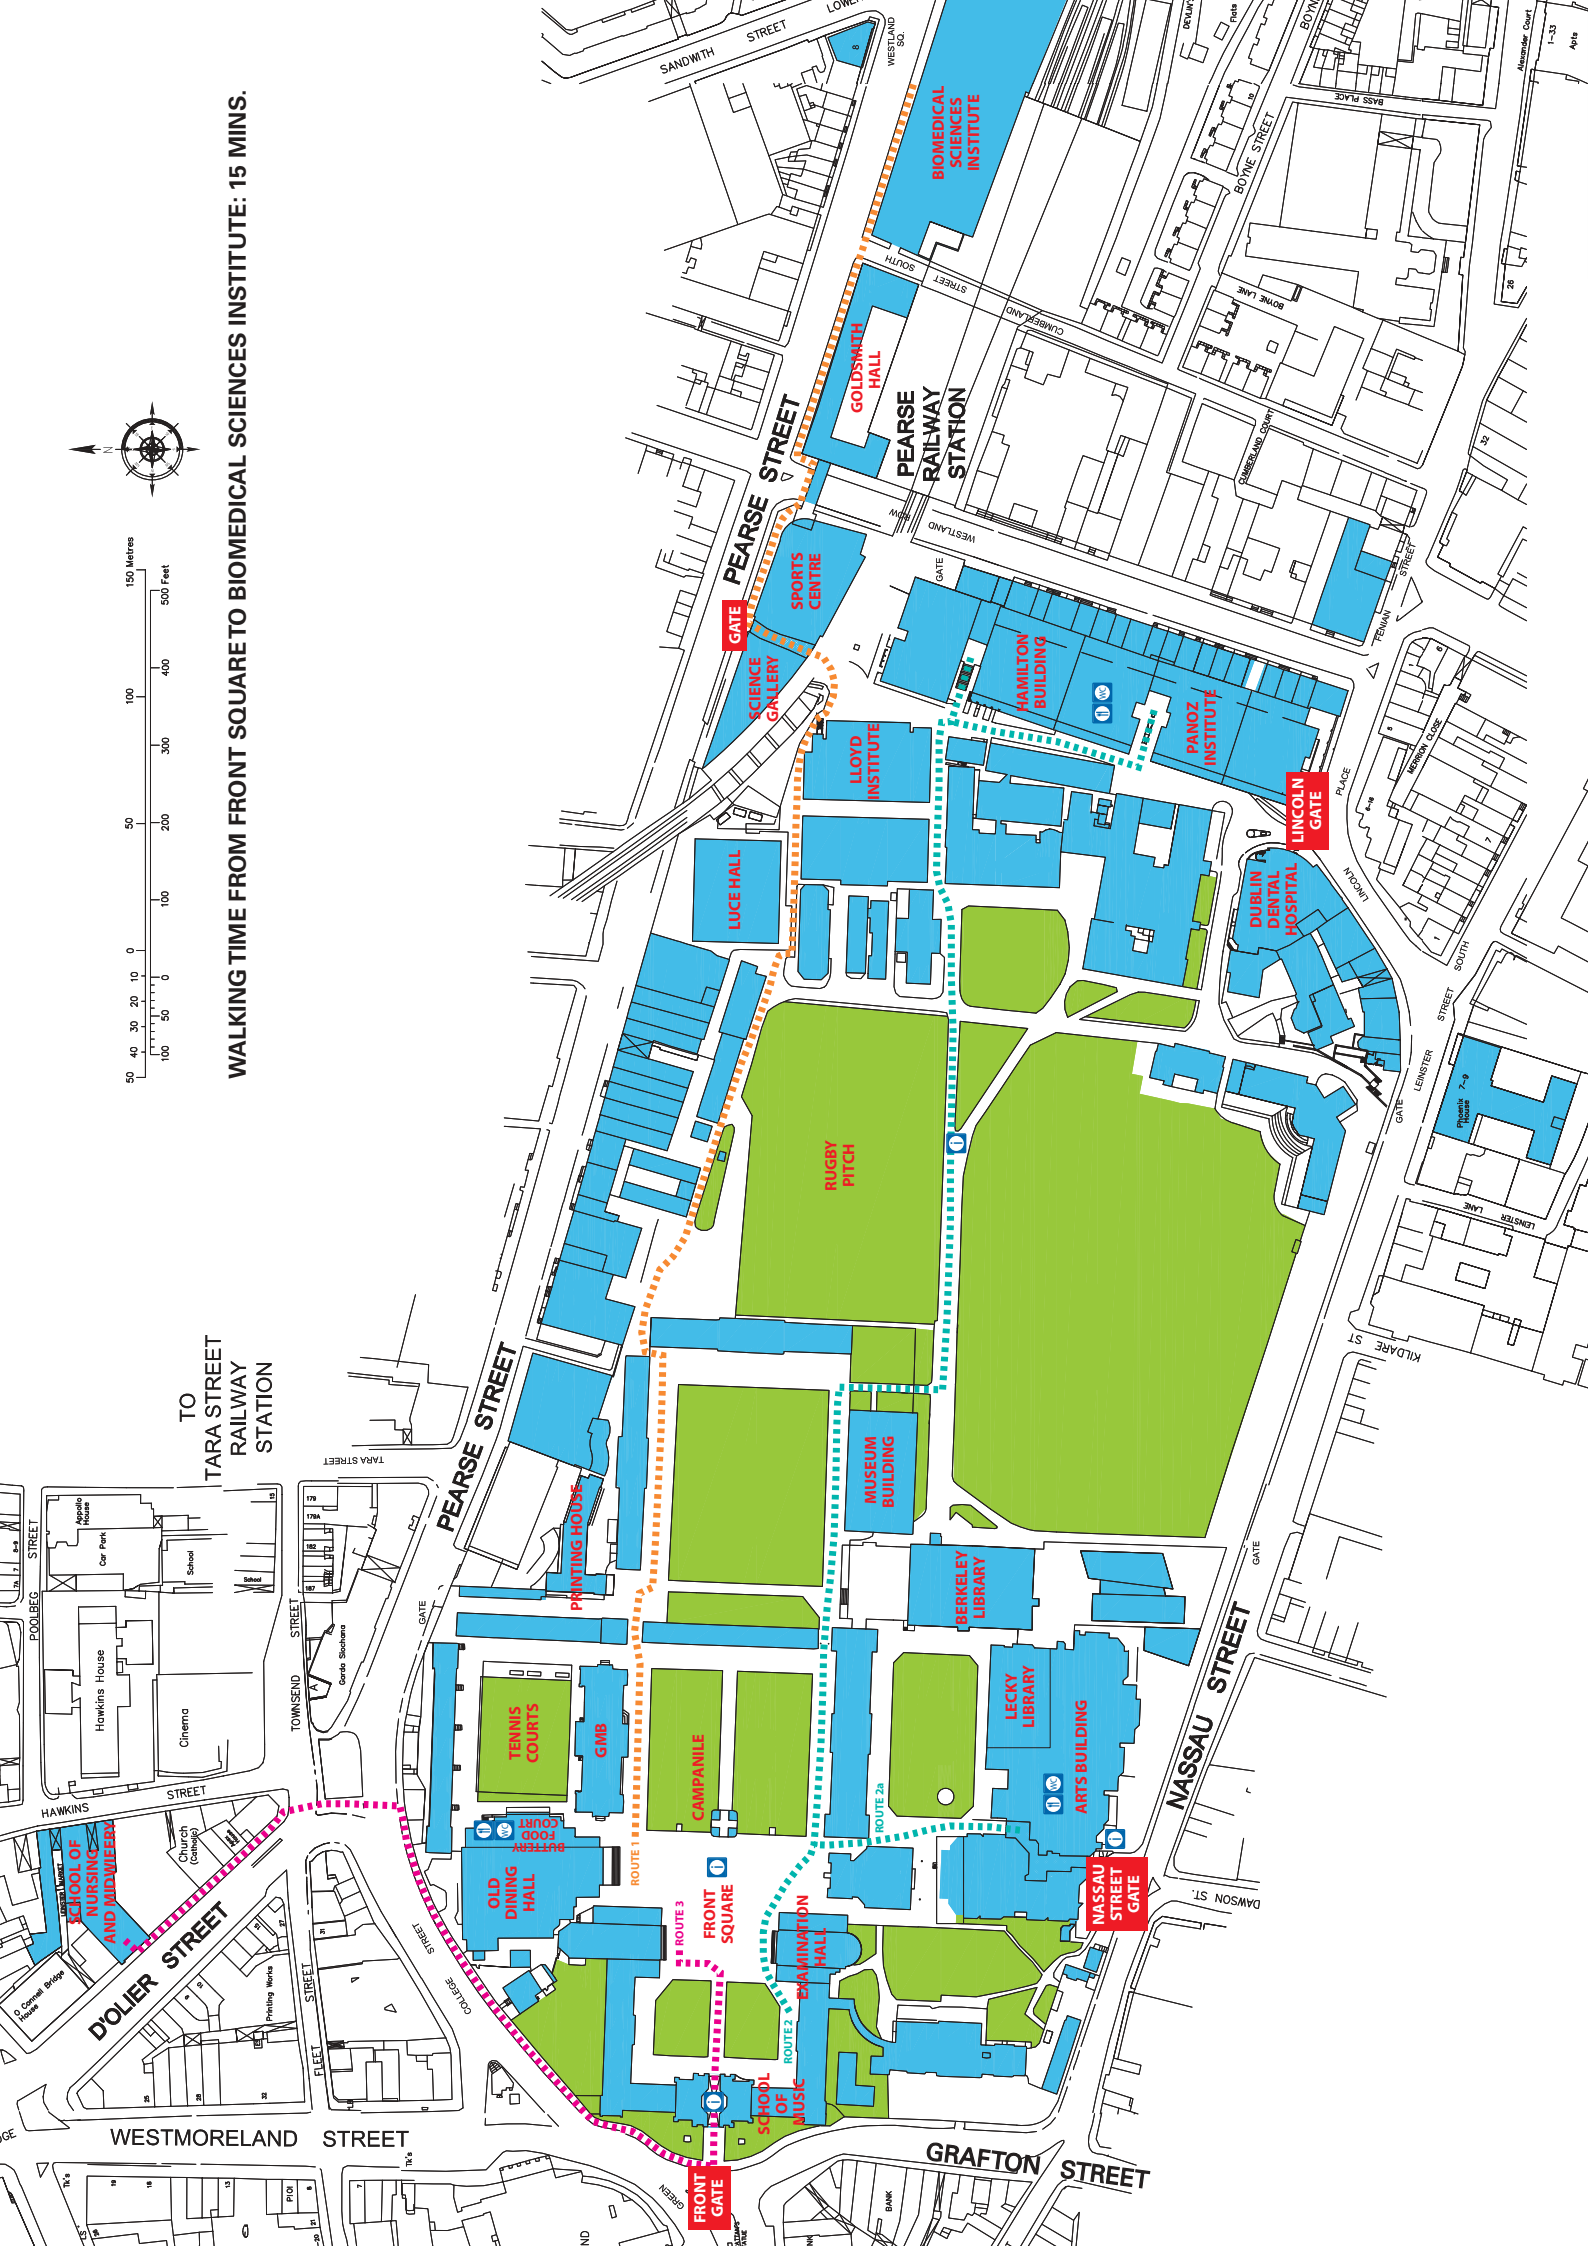

Arts and Humanities

Course Information Stands:

Meet our academic staff and current students from each of the courses listed below.

Location of Stands:

Old Dining Hall in Front Square; except for Acting, Drama and Film Studies which are located in the Lower Luce Hall (follow Route 1 on the map).

Engineering and Computer Science

Course Information Stands:

Meet our academic staff and current students from each of the courses listed below.

Location of Computer Science Stands:

Lloyd Institute (follow Route 1 on the map), except for Computer Science and Language which will be located in the Old Dining Hall (which is located in Front Square).